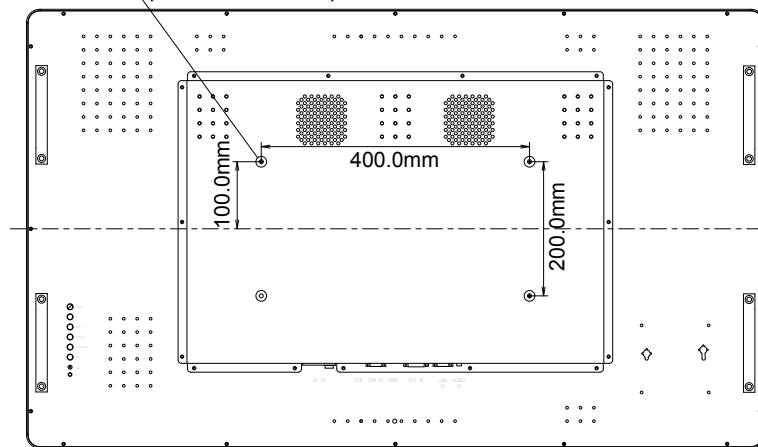

4xM6 SCREW HOLE
(VESA MOUNT)

8xM6 SCREW HOLE
(Outer)