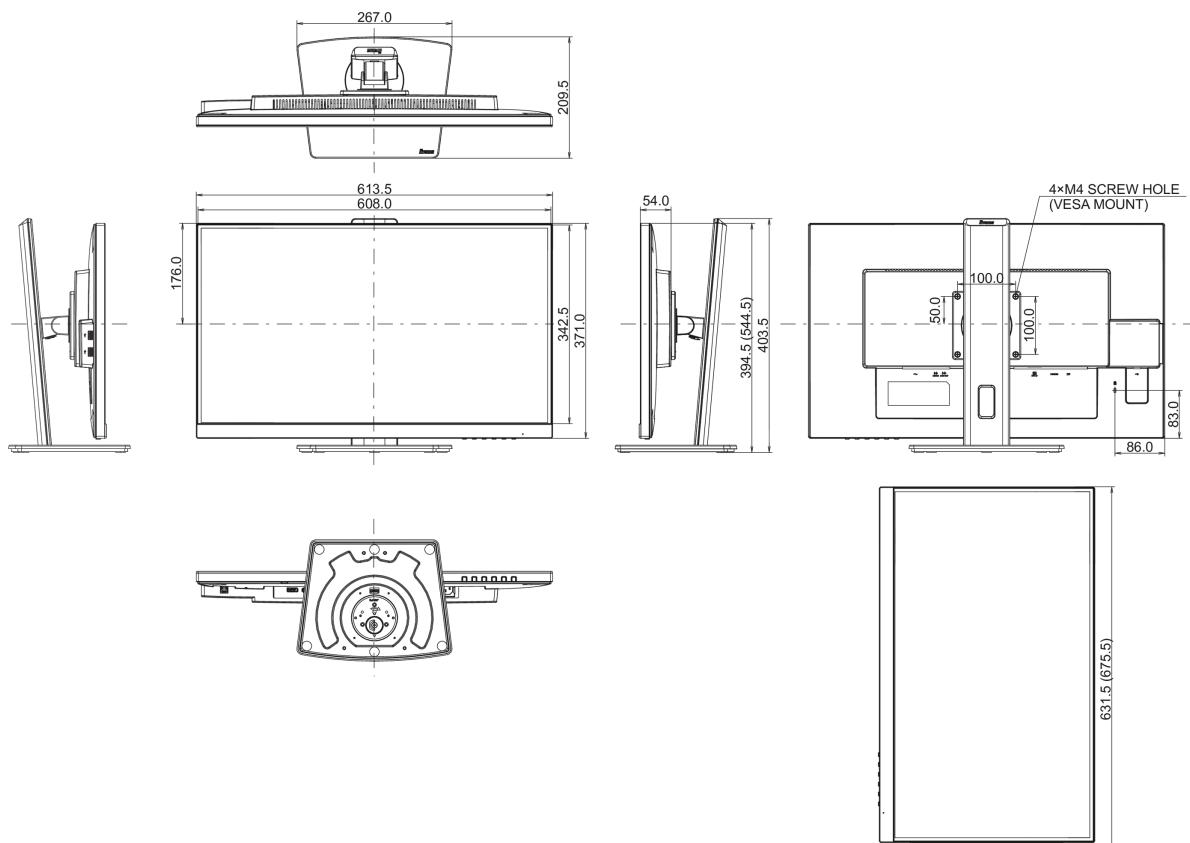

Cable management system

yes

05 ACCESSORIES INCLUDED

Cables

power, USB, HDMI, DP

Other

quick start guide, safety guide

06 POWER MANAGEMENT

Power supply unit

internal

Power supply

AC 100 - 240V, 50/60Hz

Power usage

26W typical, 0.5W stand by, 0.3W off mode

07 SUSTAINABILITY

Regulations

TCO Certified, CE, TÜV-GS, EAC, RoHS support, ErP, WEEE, REACH, UKCA

TCO Certified

XUB2792QSU-B5 H, XUB2792QSU-B5 J

Energy efficiency class (Regulation (EU) 2017/1369)

F

REACH SVHC

above 0.1%: Lead

08 DIMENSIONS / WEIGHT

Product dimensions W x H x D

613.5 x 394 (544.5) x 209.5mm

Box dimensions W x H x D

693 x 446 x 170mm

Weight (without box)

6.8kg

Weight (with box)

8.4kg

EAN code

4948570121670