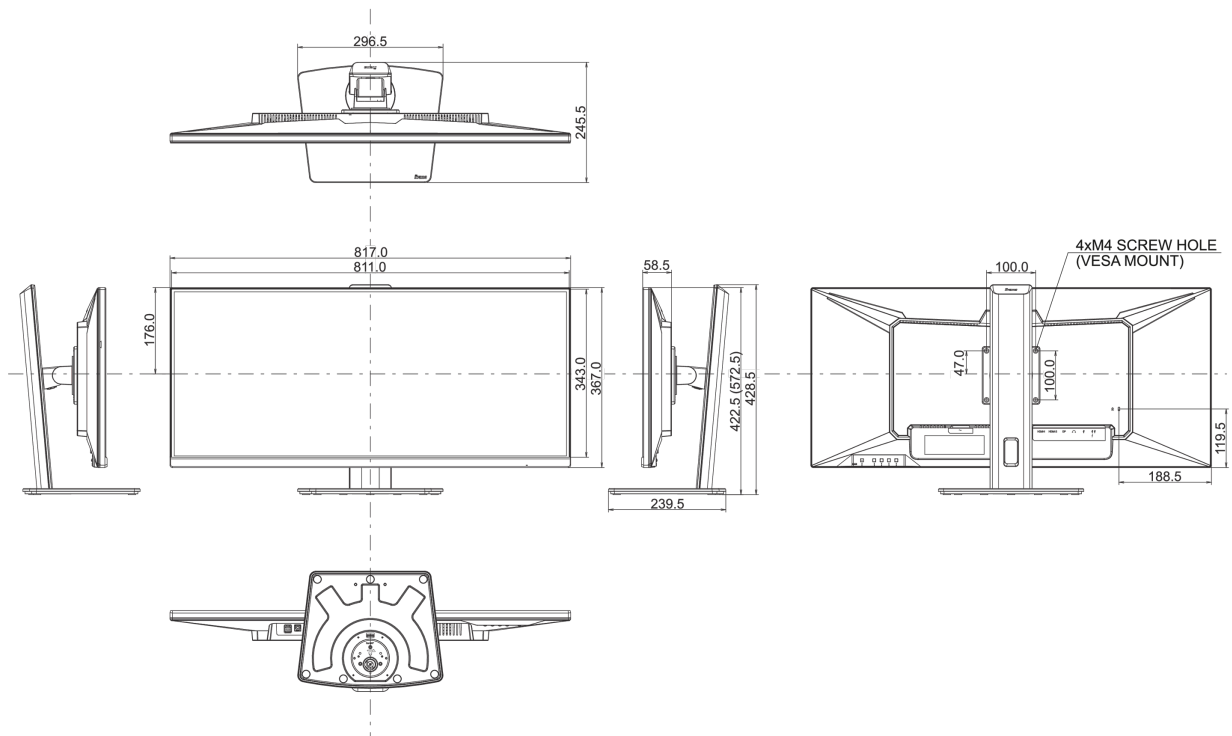

## 04 MECHANICAL

Display position adjustments	height, swivel, tilt
Height adjustment	150mm
Swivel stand	90°; 45° left; 45° right
Tilt angle	23° up; 5° down
VESA mounting	100 x 100mm
Cable management system	yes

## 08 DIMENSIONS / WEIGHT

Product dimensions W x H x D	817 x 422.5 (572.5) x 245.5mm
Box dimensions W x H x D	900 x 188 x 456mm
Weight (without box)	9.4kg
Weight (with box)	12.4kg
EAN code	4948570121359