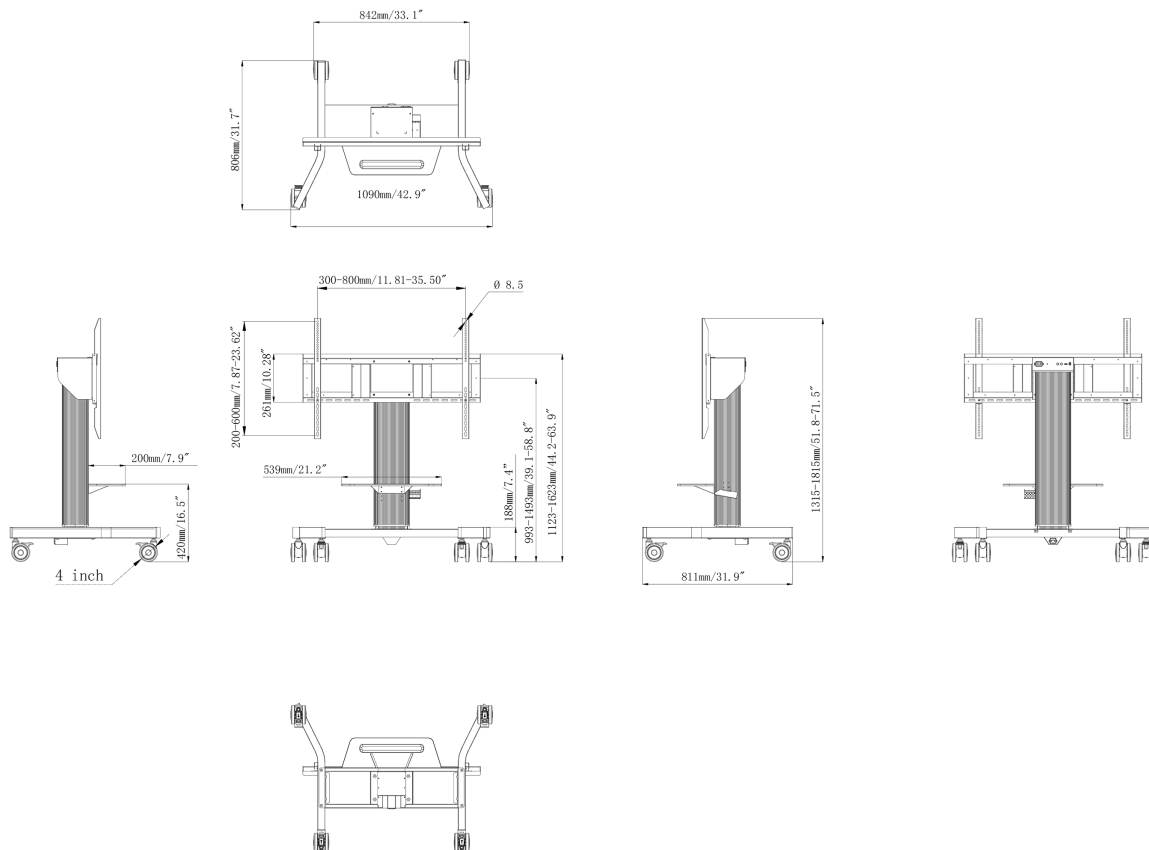

Single column electric floor lift on wheels with easy mount brackets and laptop shelf

An anti-collision, motorized trolley for touch screens up to VESA 800x600mm. This product is unique because of its screen size and easy mount with "pull & release" brackets. This mobile stand with electrical height adjustment provides and silent height adjustment.

The 4-inch muting castor omni directional wheels make it easy and save to move the car around. The integrated screen bracket containing most VESA patterns, making it suitable for almost every display. Max supported display size is 86", max weight is 100kg.

01 TECHNIKAI PARAMÉTEREK

Képernyők száma	1
Képernyő mérete	43" - 65"
Magasság beállítása	500mm, Centre of the screen is 991 - 1491mm
Maximális teherbírás	100kg / monitor
VESA minimum	300 x 200mm
VESA maximum	800 x 600mm
Extra	Laptop shelf, "pull & release" mounting brackets, 4-inch muting castor omni directional wheels

02 MÉRETEK / SÚLY

Termék méretei Sz x H x M	1090 x 1815 x 806mm
Doboz mértéi Sz x H x M	1100 x 270 x 620mm
Súly (doboz nélkül)	41.8kg
Súly (dobozzal)	45.7kg
EAN kód	4948570033102

All trademarks and registered trademarks acknowledged. E & O E. Specification subject to change without notice. All LCD's comply with ISO-9241-307:2008 in connection with pixel defects.