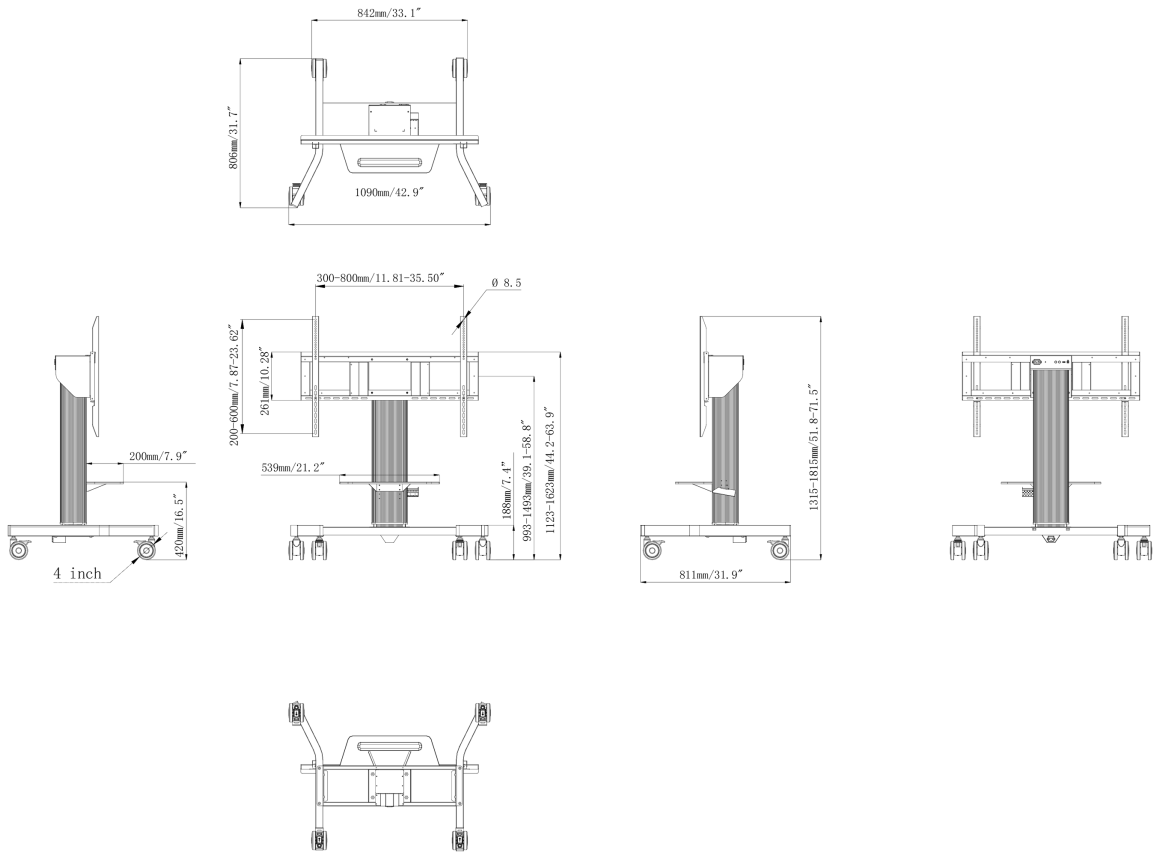

The 4-inch muting castor omni directional wheels make it easy and save to move the car around. The integrated screen bracket containing most VESA patterns, making it suitable for almost every display. Max supported display size is 86", max weight is 100kg.

*Attention: This electric floor lift is not recommended for 75" & 86" displays in large (class)rooms. Particularly in large spaces such as lecture halls with elevated seats or where many people sit in a row, the bottom of the screen may not be sufficiently visible to everyone.

01 TECHNIKAI PARAMÉTEREK

Képernyők száma	1
Képernyő mérete	43" - 65"
Magasság beállítása	500mm, Centre of the screen is 991 - 1491mm
Maximális teherbírás	100kg / monitor
VESA minimum	300 x 200mm
VESA maximum	800 x 600mm
Extra	Laptop shelf, "pull & release" mounting brackets, 4-inch muting castor omni directional wheels

02 MÉRETEK / SÚLY

Termék méretei Sz x H x M	1090 x 1815 x 806mm
Doboz mértéi Sz x H x M	1100 x 270 x 620mm
Súly (doboz nélkül)	41.8kg
Súly (dobozzal)	45.7kg
EAN kód	4948570033102

All trademarks and registered trademarks acknowledged. E & O E. Specification subject to change without notice. All LCD's comply with ISO-9241-307:2008 in connection with pixel defects.