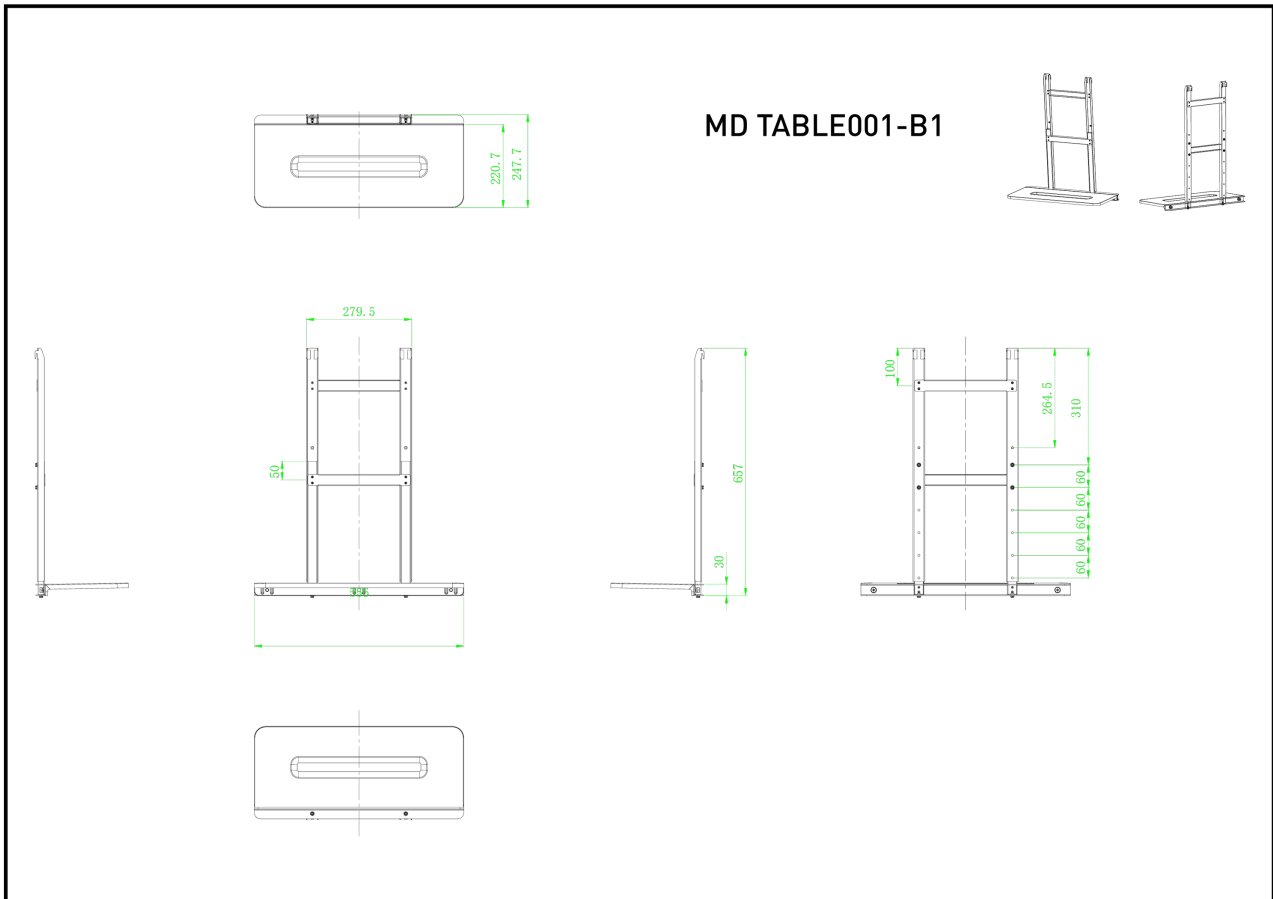

Laptop shelf

A laptop shelf is an optional accessory compatible with [MD WLIFT1021-B1](#). Can be used to place a laptop in front of a large format display on a lift stand. It can support a computer with a maximum weight of up to 10kg.

01 TECHNIKAI PARAMÉTEREK

Maximális teherbírás

10kg / monitor

02 MÉRETEK / SÚLY

Termék méretei Sz x H x M

556 x 657 x 247.7mm

EAN kód

4948570033119