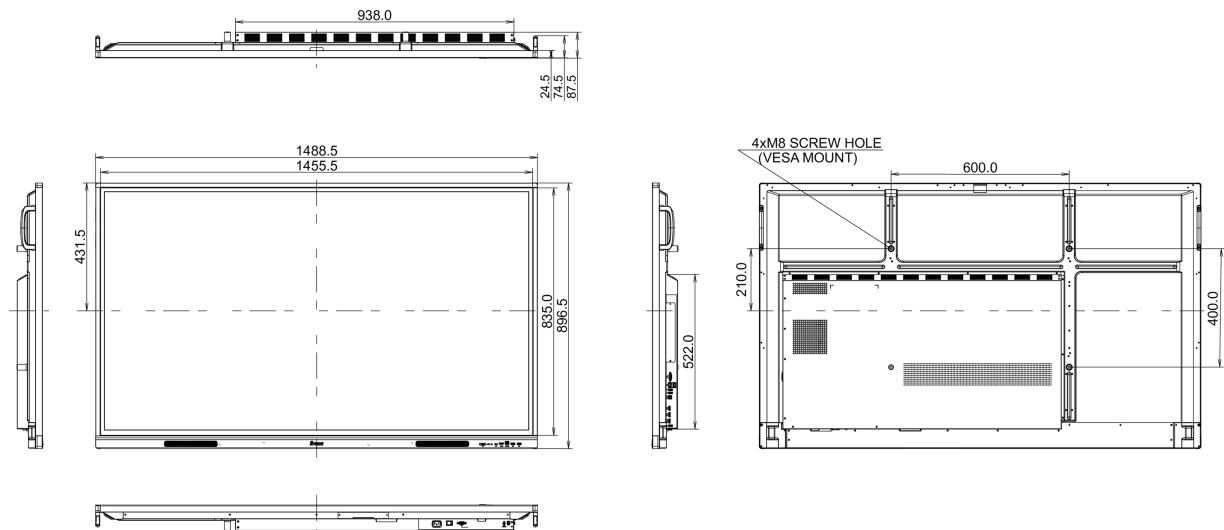

10 DIMENSIONS / WEIGHT

Product dimensions W x H x D	1488 x 897 x 87mm
Box dimensions W x H x D	1628 x 1005 x 208mm
Weight (without box)	35kg
Weight (with box)	44.7kg
EAN code	4948570121830

All trademarks and registered trademarks acknowledged. E & O E. Specification subject to change without notice. All LCD's comply with ISO-9241-307:2008 in connection with pixel defects.