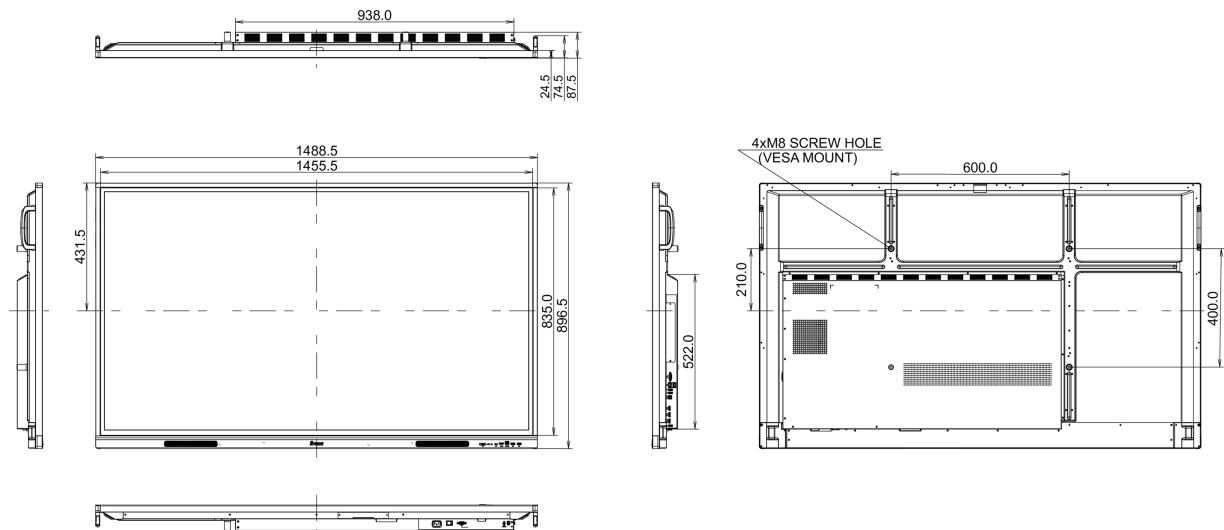

## 10 DIMENSIONS / WEIGHT

<b>Product dimensions W x H x D</b>	1488 x 897 x 87mm
<b>Box dimensions W x H x D</b>	1628 x 1005 x 208mm
<b>Weight (without box)</b>	35kg
<b>Weight (with box)</b>	44.7kg
<b>EAN code</b>	4948570121830