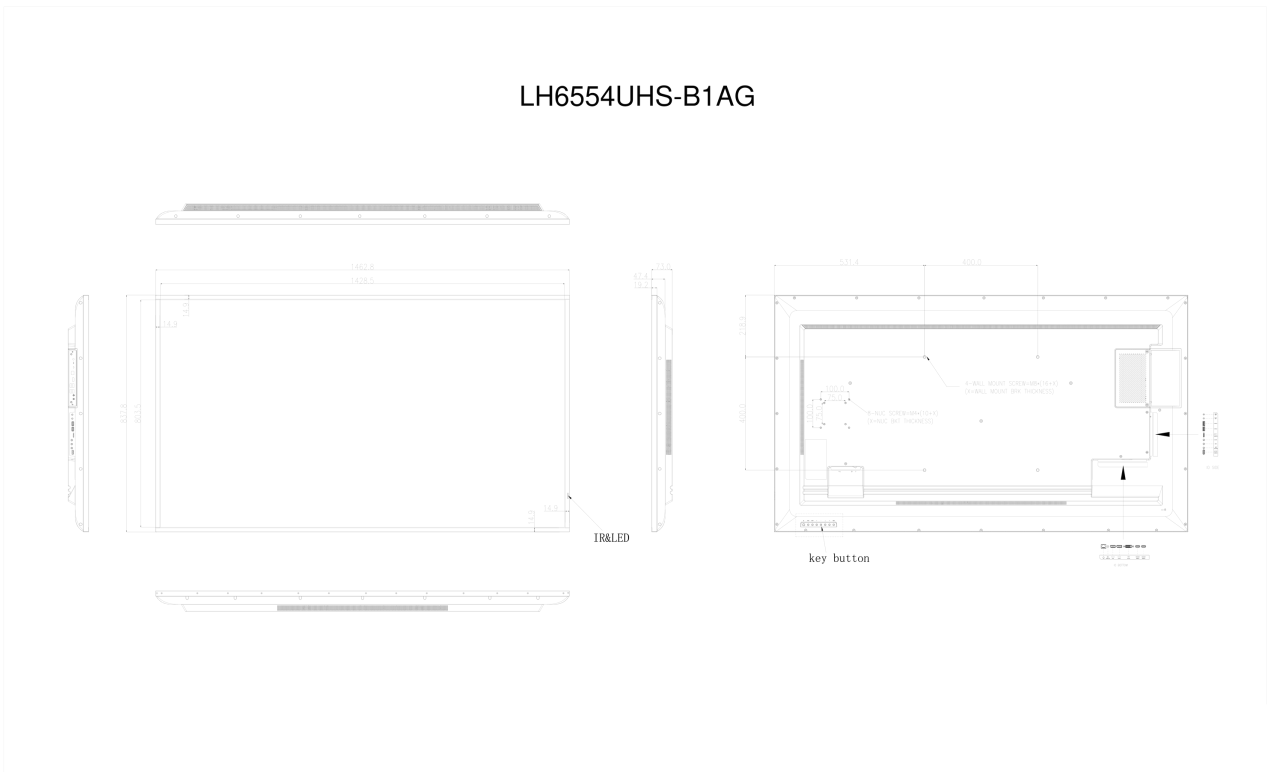

LH6554UHS-B1AG

All trademarks and registered trademarks acknowledged. E & O E. Specification subject to change without notice. All LCD's comply with ISO-9241-307:2008 in connection with pixel defects.

© IIYAMA CORPORATION. ALL RIGHTS RESERVED