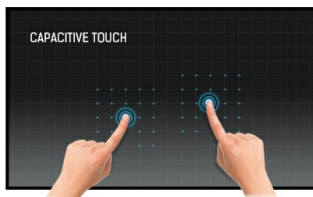

**24" multi-touch monitor with edge-to-edge glass, anti fingerprint coating , integrated webcam and a flexible stand**

The ProLite T2455MSC with its Full HD (1920x1080) resolution and accurate PCAP 10 point touch technology, delivers a seamless and accurate touch response. Featuring IPS LCD screen technology, it offers exceptional colour performance and wide viewing angels. A special Nano coating ensures a smoother touch and less resistance in the swipe. It makes the screen less static and susceptible to dirt, dust and fingerprints. The built-in webcam and microphone make the T2455MSC also a complete solution for online communication. Its flexible stand can be positioned at several angles creating a comfortable and ergonomic user experience. A perfect choice for a vast array of applications.