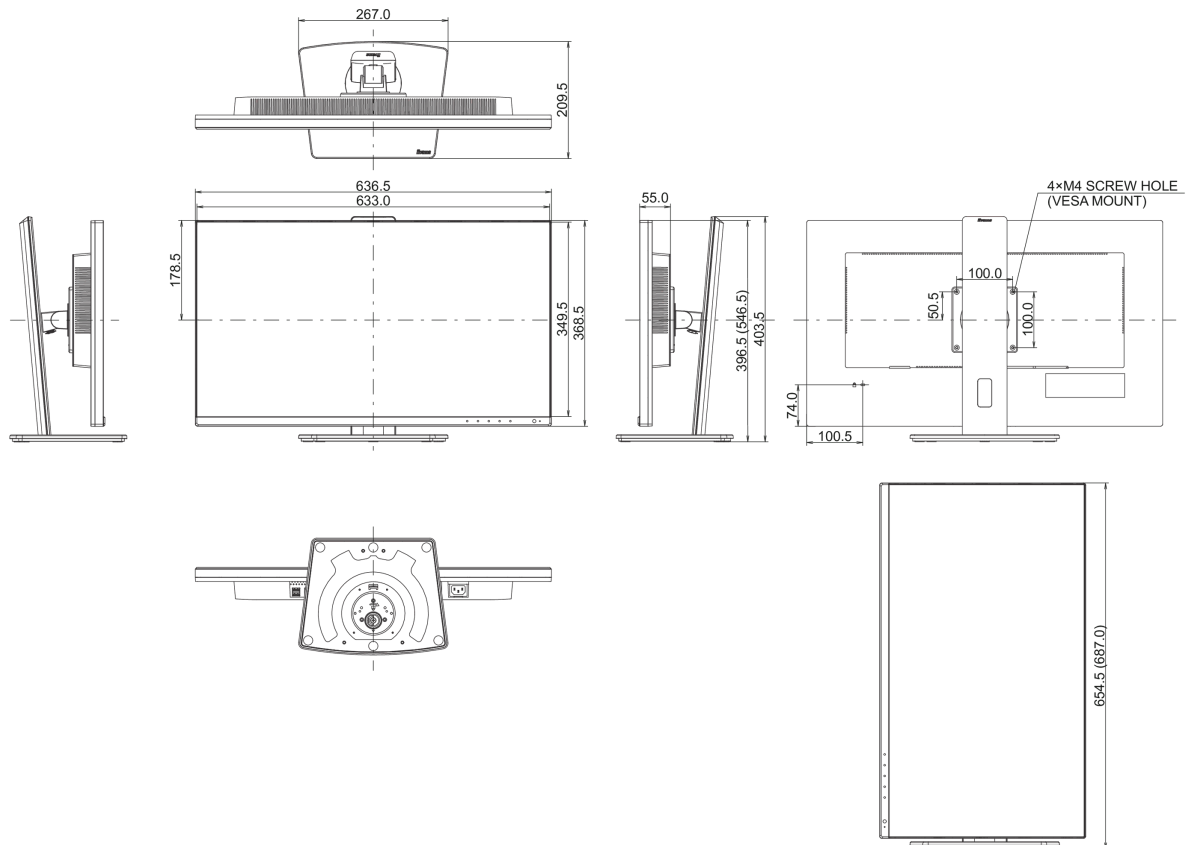

01 DISPLAY CHARACTERISTICS

Design	3-side borderless
Diagonal	28", 71cm
Panel	IPS LED, matte finish, haze 25%
Native resolution	3840 x 2160 @60Hz (8.2 megapixel 4K UHD)
Aspect ratio	16:9
Panel brightness	300 cd/m ²
Static contrast	1000:1
Advanced contrast	80M:1
Response time (GTG)	3ms
Viewing zone	horizontal/vertical: 178°/178°, right/left: 89°/89°, up/down: 89°/89°
Colour support	1.07B 8bit+FRC (sRGB: 100%; NTSC: 85%)
Horizontal Sync	31 - 135kHz
Viewable area W x H	620.93 x 341.28mm, 24.4 x 13.4"
Pixel pitch	0.16mm
Colour	matte, black

04 MECHANICAL

Display position adjustments	height, swivel, tilt, pivot (rotation both sides)
Height adjustment	150mm
Rotation (PIVOT function)	90°
Swivel stand	90°; 45° left; 45° right
Tilt angle	23° up; 5° down
VESA mounting	100 x 100mm
Cable management system	yes

05 ACCESSORIES INCLUDED

Cables	power, USB, HDMI, DP
Other	quick start guide, safety guide

06 POWER MANAGEMENT

Power supply unit	internal
Power supply	AC 100 - 240V, 50/60Hz
Power usage	39.5W typical, 0.5W stand by, 0.3W off mode

Product dimensions W x H x D	636.5 x 396.5 (546.5) x 209.5mm
Box dimensions W x H x D	723 x 436 x 163mm
Weight (without box)	6.9kg
Weight (with box)	8.9kg
EAN code	4948570121519

All trademarks and registered trademarks acknowledged. E & O E. Specification subject to change without notice. All LCD's comply with ISO-9241-307:2008 in connection with pixel defects.