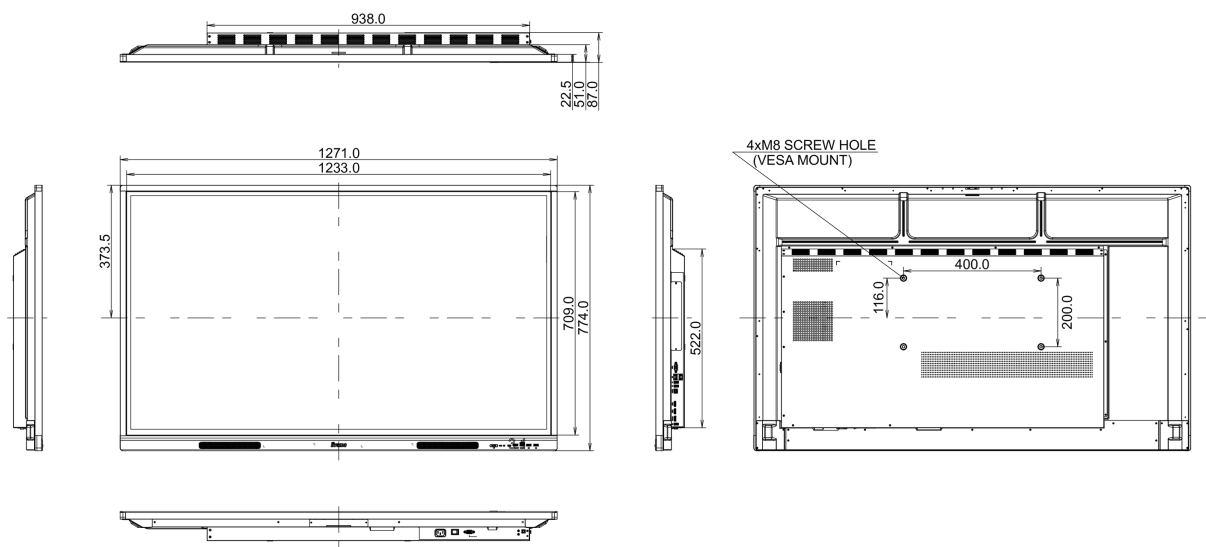

## 10 DIMENSIONS / WEIGHT

<b>Product dimensions W x H x D</b>	1271 x 774 x 87mm
<b>Box dimensions W x H x D</b>	1401 x 859 x 220mm
<b>Weight (without box)</b>	26.1kg
<b>Weight (with box)</b>	34.5kg
<b>EAN code</b>	4948570121908