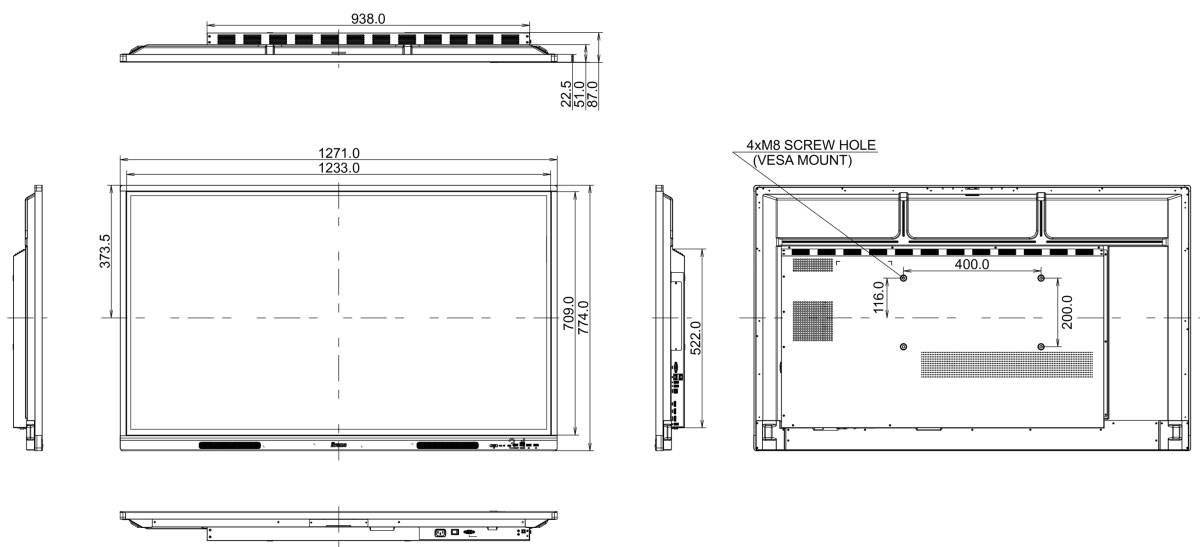

## 10 DIMENSIONS / WEIGHT

<b>Product dimensions W x H x D</b>	1271 x 774 x 87mm
<b>Box dimensions W x H x D</b>	1401 x 859 x 220mm
<b>Weight (without box)</b>	26.1kg
<b>Weight (with box)</b>	34.5kg
<b>EAN code</b>	4948570121908