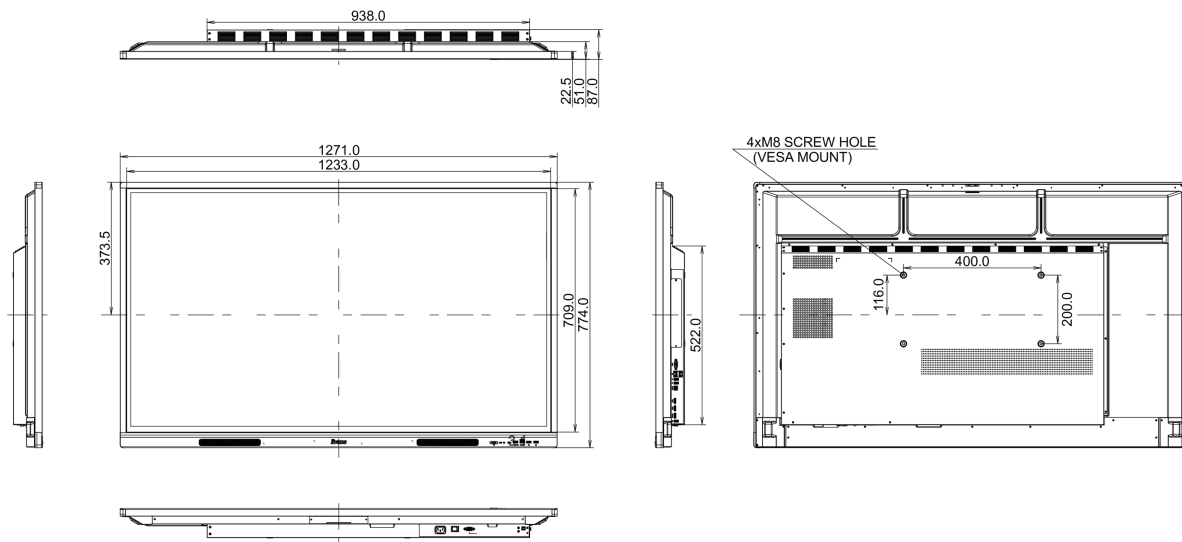

10 DIMENZIJE / TEŽINA

Dimenzije proizvoda Š x V x D 1271 x 774 x 87mm

Dimenzije kutije Š x V x D 1401 x 859 x 220mm

Težina (bez kutije) 26.1kg

Težina (sa kutijom) 34.5kg

EAN kod 4948570121908

All trademarks and registered trademarks acknowledged. E & O E. Specification subject to change without notice. All LCD's comply with ISO-9241-307:2008 in connection with pixel defects.