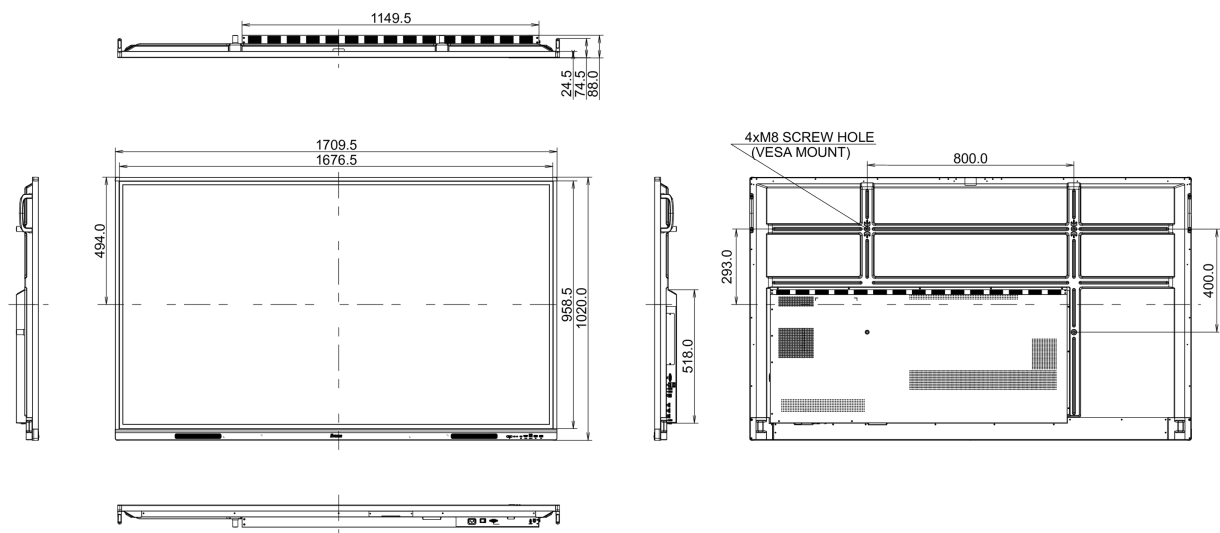

10 DIMENSIONS / WEIGHT

Product dimensions W x H x D	1709 x 1020 x 88mm
Box dimensions W x H x D	1863 x 1140 x 225mm
Weight (without box)	47kg
Weight (with box)	60.6kg
EAN code	4948570121847

All trademarks and registered trademarks acknowledged. E & O E. Specification subject to change without notice. All LCD's comply with ISO-9241-307:2008 in connection with pixel defects.