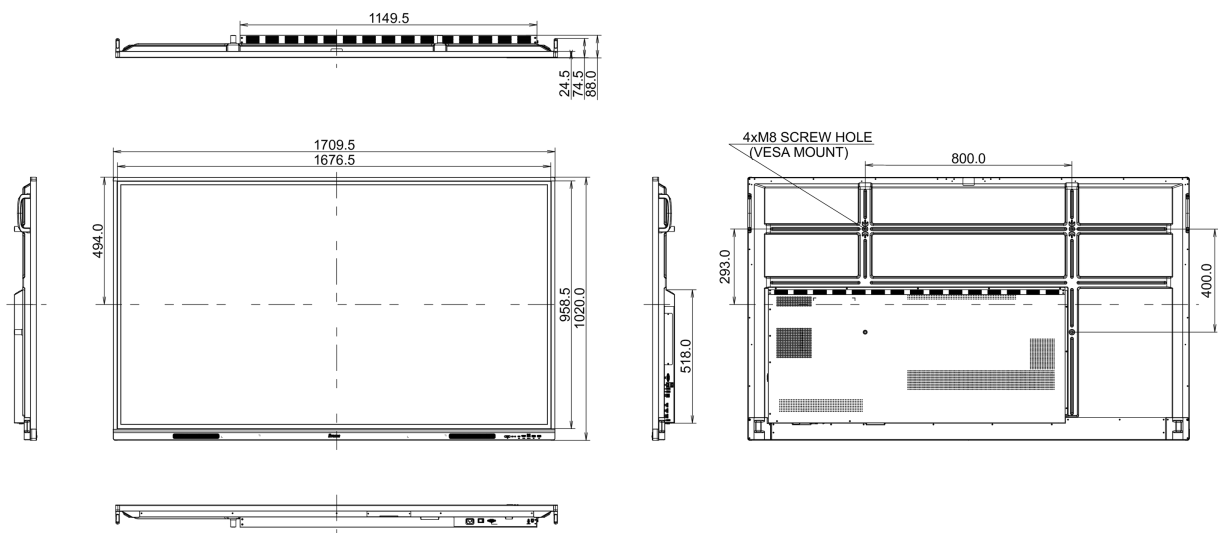

10 DIMENSIONS / WEIGHT

Product dimensions W x H x D	1709 x 1020 x 88mm
Box dimensions W x H x D	1863 x 1140 x 225mm
Weight (without box)	47kg
Weight (with box)	60.6kg
EAN code	4948570121847

All trademarks and registered trademarks acknowledged. E & O E. Specification subject to change without notice. All LCD's comply with ISO-9241-307:2008 in connection with pixel defects.