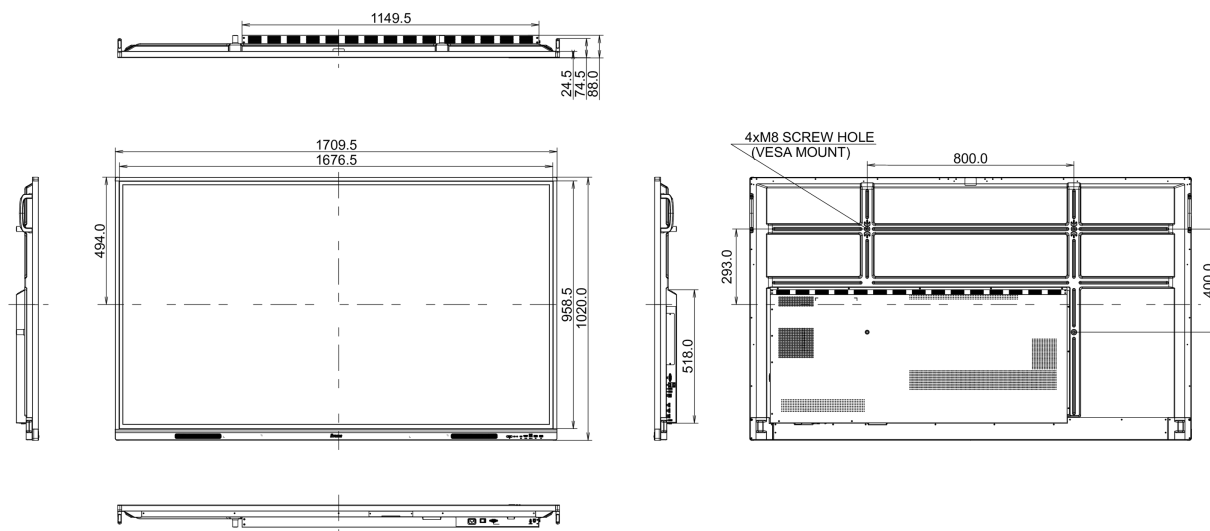

09 ODRŽIVOST

Propisi

CB, CE, TÜV-Bauart, EAC, RoHS podrška, ErP, WEEE, REACH

REACH SVHC

iznad 0.1%: Olova

10 DIMENZIJE / TEŽINA

Dimenzije proizvoda Š x V x D

1709 x 1020 x 88mm

Dimenzije kutije Š x V x D

1863 x 1140 x 225mm

Težina (bez kutije)

47kg

Težina (sa kutijom)

60.6kg

EAN kod

4948570121847

All trademarks and registered trademarks acknowledged. E & O E. Specification subject to change without notice. All LCD's comply with ISO-9241-307:2008 in connection with pixel defects.

© IIYAMA CORPORATION. ALL RIGHTS RESERVED