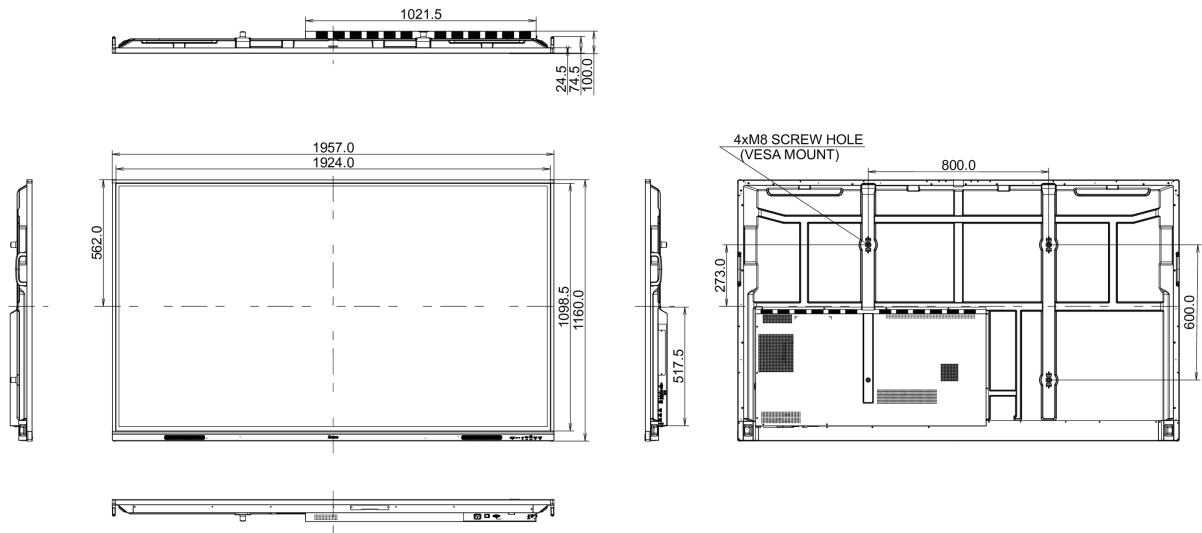

09 SUSTAINABILITY

Regulations

CB, CE, TÜV-Bauart, EAC, RoHS support, ErP, WEEE, REACH (RoHS)

REACH SVHC

above 0.1%: Lead

10 DIMENSIONS / WEIGHT

Product dimensions W x H x D

1957 x 1160 x 100mm

Box dimensions W x H x D

2110 x 1283 x 225mm

Weight (without box)

58.6kg

Weight (with box)

75.9kg

EAN code

4948570121854

All trademarks and registered trademarks acknowledged. E & O E. Specification subject to change without notice. All LCD's comply with ISO-9241-307:2008 in connection with pixel defects.

© IIYAMA CORPORATION. ALL RIGHTS RESERVED