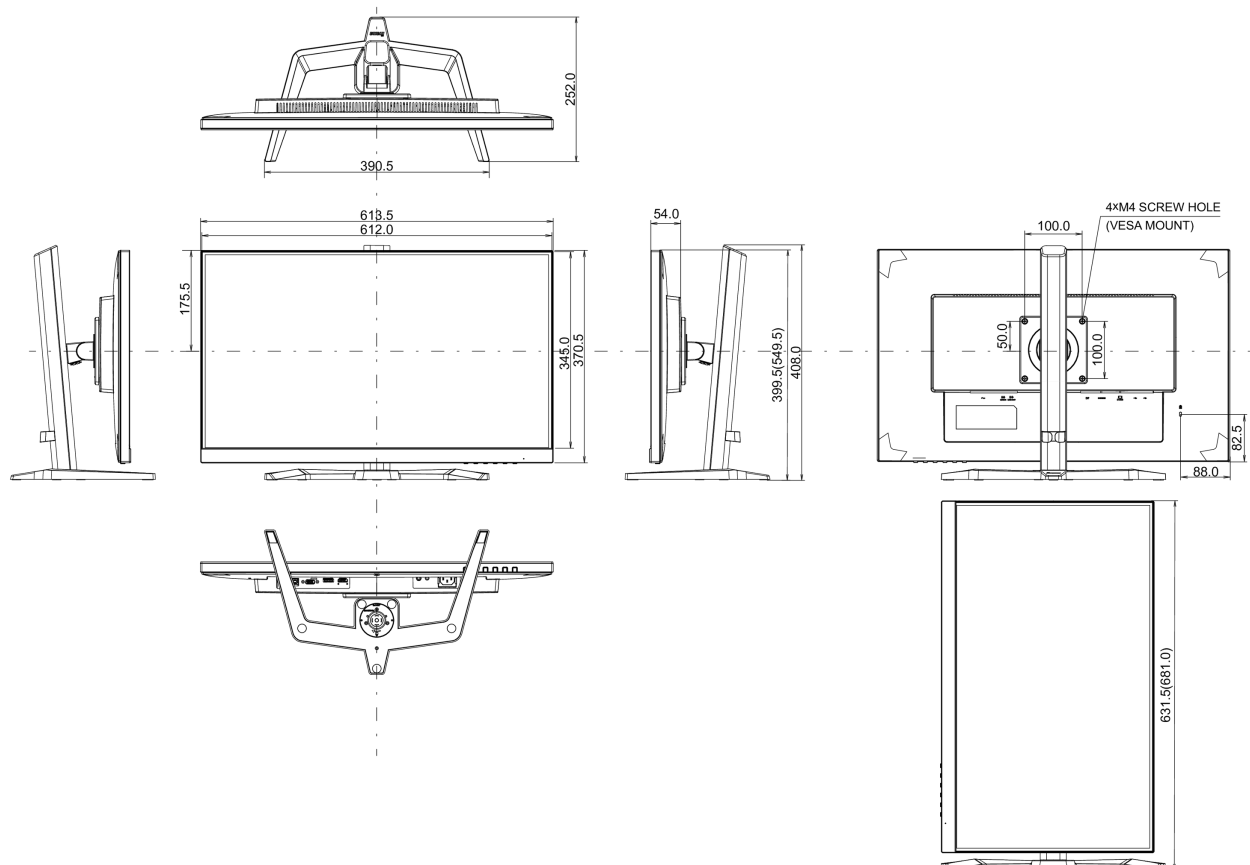

04 MECHANICAL

Display position adjustments	height, pivot (rotation), swivel, tilt
Height adjustment	150mm
Rotation (PIVOT function)	90°
Swivel stand	90°; 45° left; 45° right
Tilt angle	23° up; 5° down
VESA mounting	100 x 100mm

07 SUSTAINABILITY

Regulations CE, TÜV-GS, EAC, RoHS support, ErP, WEEE, REACH, UKCA

Energy efficiency class (Regulation (EU) 2017/1369) E

REACH SVHC above 0.1%: Lead

08 DIMENSIONS / WEIGHT

Product dimensions W x H x D 613.5 x 399.5 (549.5) x 252mm

Box dimensions W x H x D 692 x 454 x 170mm

Weight (without box) 6.4kg

Weight (with box) 8.4kg

EAN code 4948570121984

All trademarks and registered trademarks acknowledged. E & O E. Specification subject to change without notice. All LCD's comply with ISO-9241-307:2008 in connection with pixel defects.