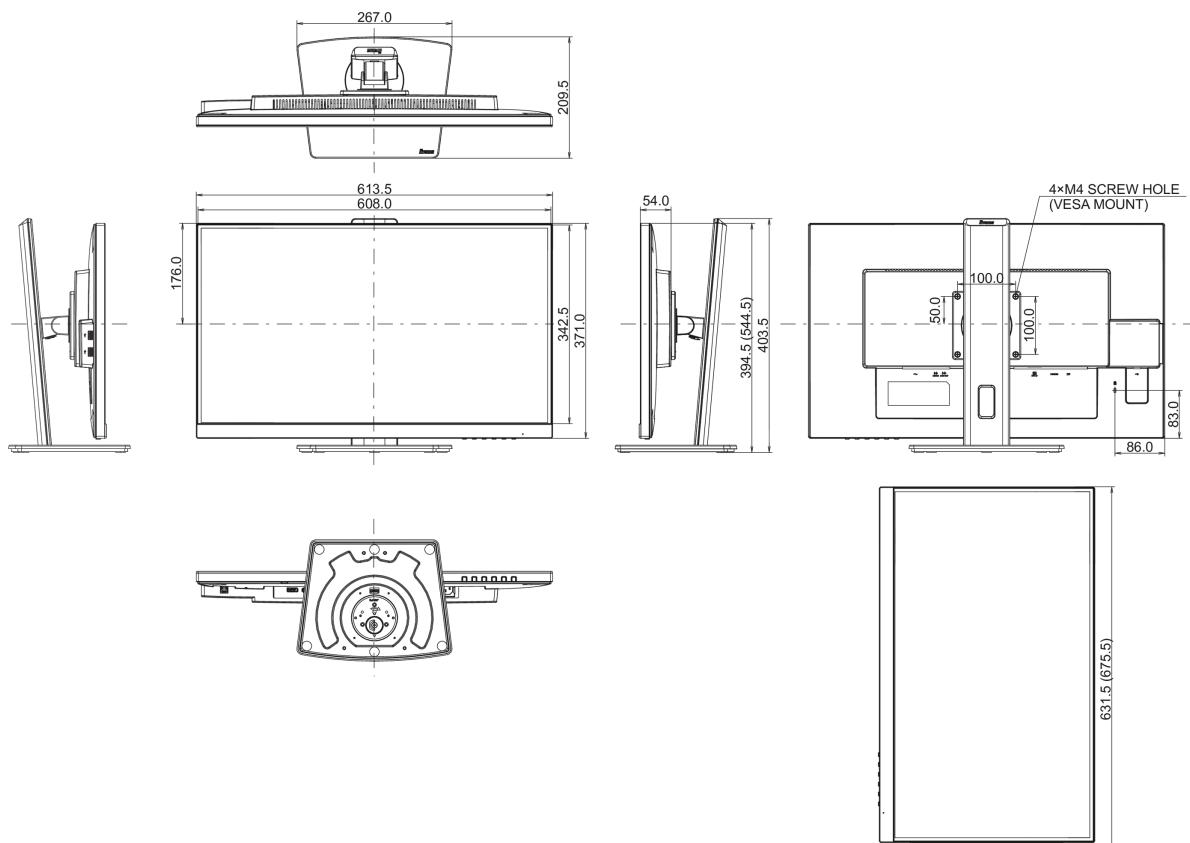

04 MECHANICAL

Display position adjustments	height, pivot (rotation), swivel, tilt
Height adjustment	150mm
Rotation (PIVOT function)	90°
Swivel stand	90°; 45° left; 45° right
Tilt angle	23° up; 5° down
VESA mounting	100 x 100mm

08 DIMENSIONS / WEIGHT

Product dimensions W x H x D

613.5 x 394 (544.5) x 209.5mm

Box dimensions W x H x D

693 x 446 x 170mm

Weight (without box)

6.8kg

Weight (with box)

8.4kg

EAN code

4948570121687

All trademarks and registered trademarks acknowledged. E & O E. Specification subject to change without notice. All LCD's comply with ISO-9241-307:2008 in connection with pixel defects.