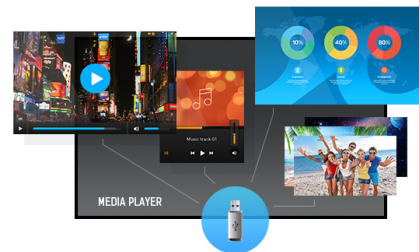

### 50" Professional Digital Signage display with 4K UHD resolution

Set in a slim bezel, the iiyama LE5041UHS is a professional digital signage display offering 18/7 operating time and landscape orientation.

The 4K UHD resolution (3840x2160) provides exceptional colour and image performance. With the built-in media player you can play your favourite music and show your most beautiful videos, photos and images directly on screen.

#### Media player

Play your favourite music and show your most beautiful videos, photos and images directly on screen from a flash drive or internal memory with the built-in media player.

## 01 DISPLAY CHARACTERISTICS

Design	Thin bezel
Diagonal	49.5", 125.7cm
Panel	VA, haze haze 2%
Native resolution	3840 x 2160 (8.3 megapixel 4K UHD)
Aspect ratio	16:9
Panel brightness	350 cd/m <sup>2</sup>
Static contrast	5000:1
Response time (GTG)	9ms
Viewing zone	horizontal/vertical: 178°/178°, right/left: 89°/89°, up/down: 89°/89°
Colour support	1.07B 10bit (8bit + Hi-FRC) (NTSC 72%)
Horizontal Sync	30 - 83kHz
Viewable area W x H	1096 x 616.4mm, 43.1 x 24.3"
Pixel pitch	0.285mm
Bezel colour and finish	black, glossy