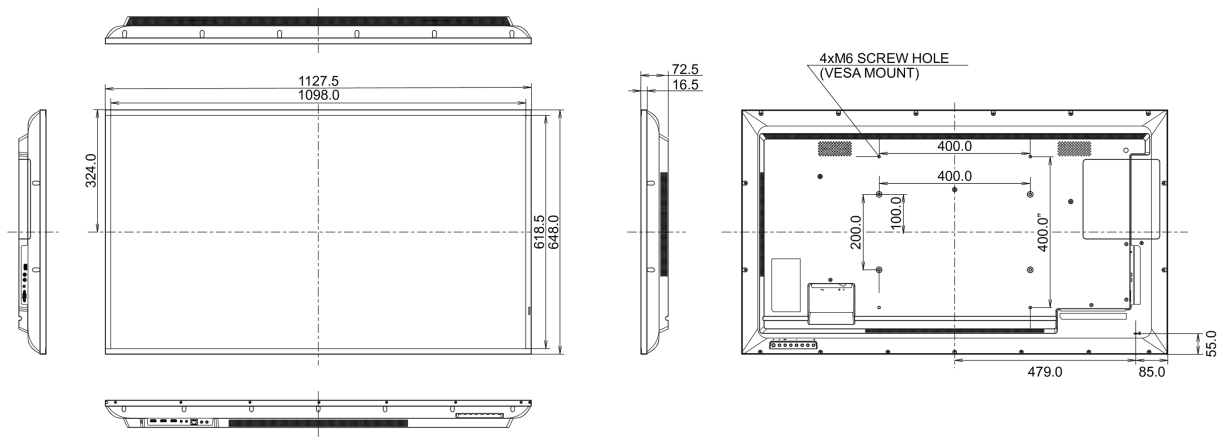

## 09 DIMENSIONS / WEIGHT

<b>Product dimensions W x H x D</b>	1127.6 x 648.2 x 72.5mm
<b>Box dimensions W x H x D</b>	1245 x 790 x 148mm
<b>Weight (without box)</b>	13.2kg
<b>Weight (with box)</b>	17.9kg
<b>EAN code</b>	4948570120949