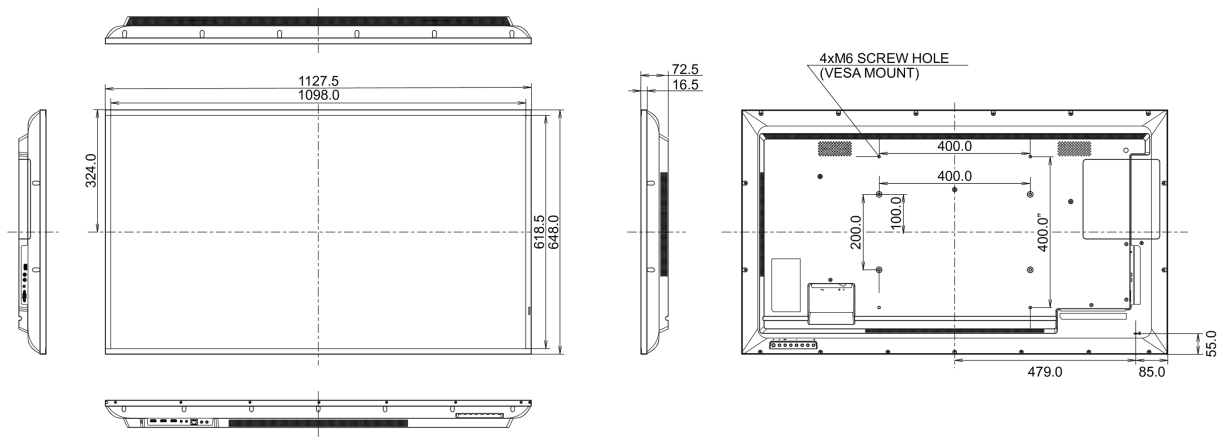

Producto dimensiones W x H x D	1127.6 x 648.2 x 72.5mm
Dimensiones de la caja (ancho x alto x fondo)	1245 x 790 x 148mm
Peso (sin caja)	13.2kg
Peso (con caja)	17.9kg
Código EAN	4948570120949

All trademarks and registered trademarks acknowledged. E & O E. Specification subject to change without notice. All LCD's comply with ISO-9241-307:2008 in connection with pixel defects.