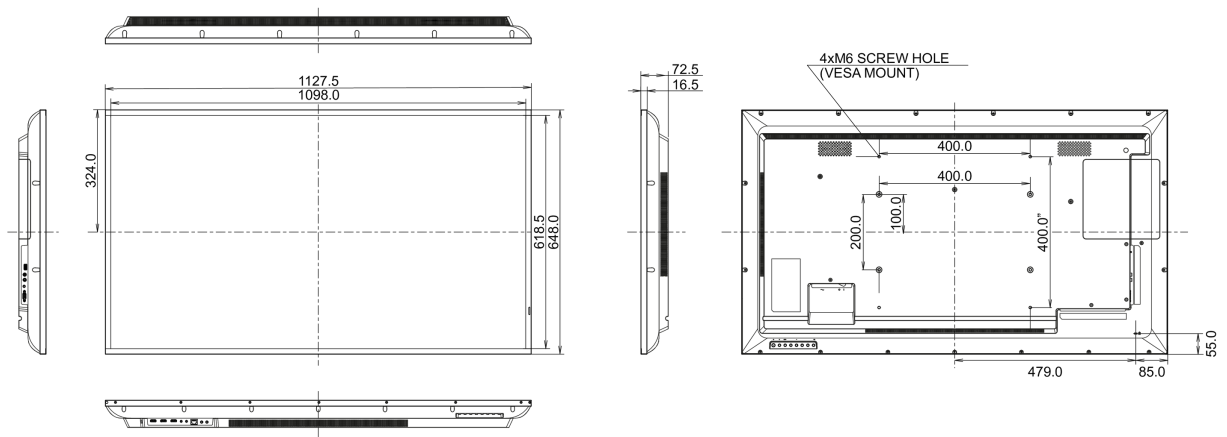

08 SUSTAINABILITY

Regulations	CB, CE, TÜV-Bauart, EAC, RoHS support, ErP, WEEE, REACH
Energy efficiency class (Regulation (EU) 2017/1369)	G
REACH SVHC	above 0.1%: Lead

09 DIMENSIONS / WEIGHT

Product dimensions W x H x D	1127.6 x 648.2 x 72.5mm
Box dimensions W x H x D	1245 x 790 x 148mm
Weight (without box)	13.2kg
Weight (with box)	17.9kg
EAN code	4948570120949