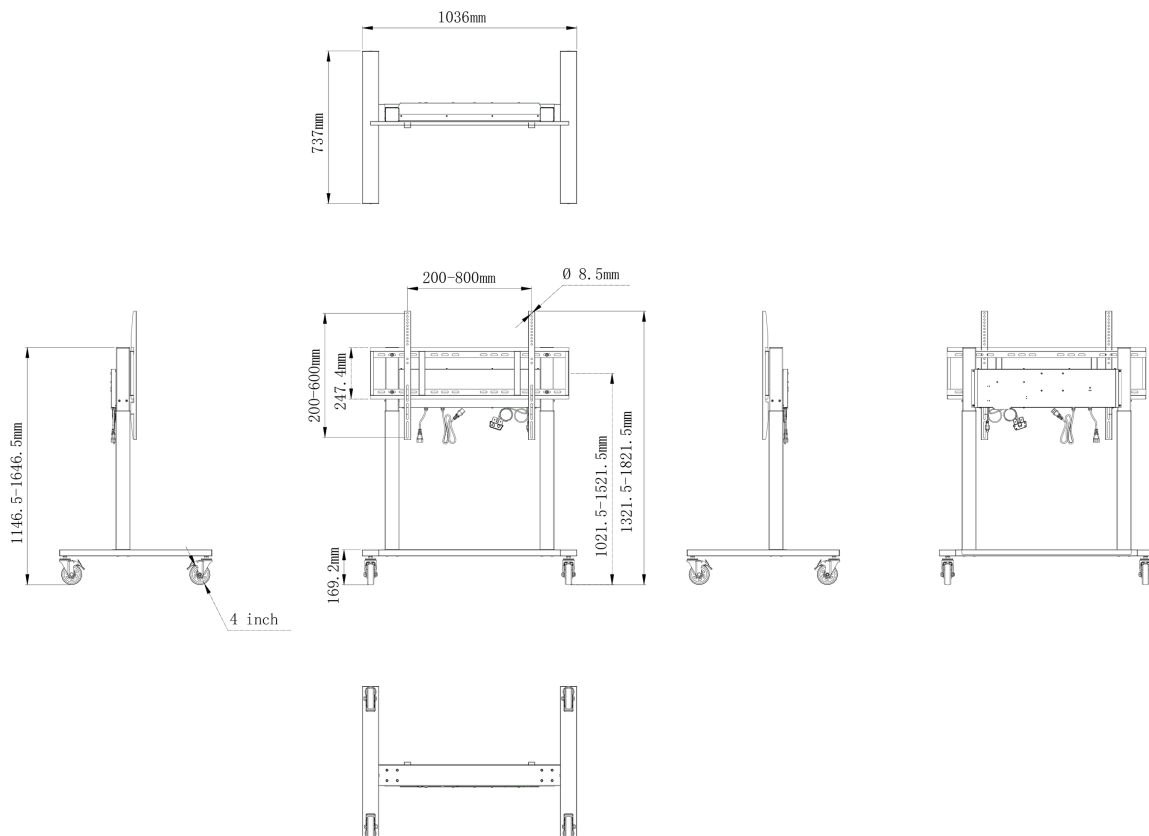

Double column electric floor lift on wheels

An anti-collision electric trolley for large format displays up to VESA 800x600mm. This product is unique because of its screen flexibility and installation ease, within just five steps the product is installed and ready for use in any meeting area.

This mobile stand with electrical 500mm height adjustment provides a continuous and silent adjustment, controlled directly from a compatible iiyama TE SERIES display or with the attached control pad. The 4-inch muting castor omni directional wheels make it easy and save to move the car around. The integrated screen bracket supports most VESA patterns, making this floor lift suitable for every display up to 86" with a max. weight of 80kg.

01 SPECIFIKACE

Height adjustment	500mm, Centre of the screen is 1021.5 - 1521.5mm
Váha max.	80kg / monitor
VESA maximum	800 x 600mm
Extra	cable clips, customized cables (USB cable, remote controller, two power extension cables)

02 ROZMĚRY / HMOTNOST

Rozměry výrobku Š x V x D 1036 x 1298 to 1798 x 737mm

Rozměry balení Š x V x D 1123 x 1123 x 132mm

Váha (bez balení) 32.4kg

Váha (s balením) 37.1kg

EAN code 4948570033126

Všechny ochranné známky jsou registrovány a chráněny. Vyhrazené právo na změny. Veškeré ploché panely LCD splňují normu ISO-9241-307:2008 v oblasti počtu vadných pixelů.