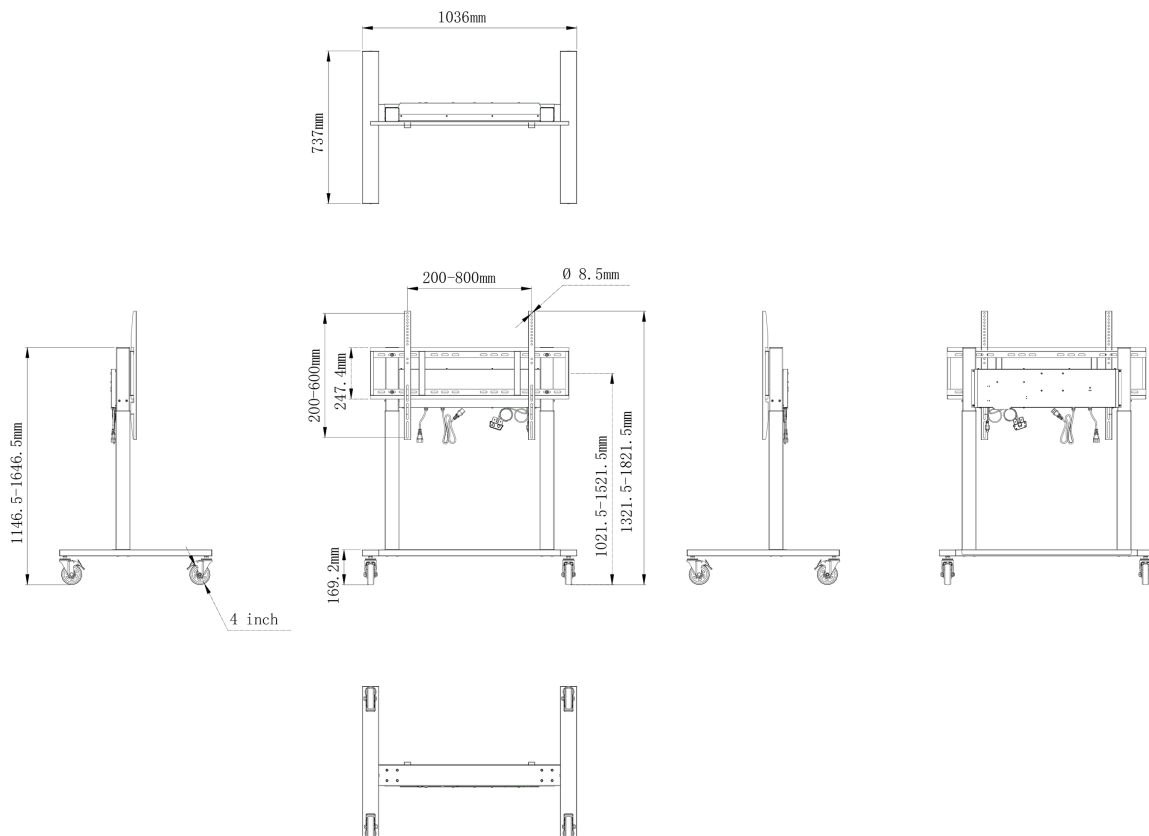

Double column electric floor lift on wheels

An anti-collision electric trolley for large format displays up to VESA 800x600mm. This product is unique because of its screen flexibility and installation ease, within just five steps the product is installed and ready for use in any meeting area.

This mobile stand with electrical 500mm height adjustment provides a continuous and silent adjustment, controlled directly from a compatible iiyama TE SERIES display or with the attached control pad. The 4-inch muting castor omni directional wheels make it easy and save to move the car around. The integrated screen bracket supports most VESA patterns, making this floor lift suitable for every display up to 86" with a max. weight of 80kg.

01 TECHNIKAI PARAMÉTEREK

| | |
|-----------------------------|---|
| Magasság beállítása | 500mm, Centre of the screen is 1021.5 - 1521.5mm |
| Maximális teherbírás | 80kg / monitor |
| VESA maximum | 800 x 600mm |
| Extra | cable clips, customized cables (USB cable, remote controller, two power extension cables) |

02 MÉRETEK / SÚLY

Termék méretei Sz x H x M 1036 x 1298 to 1798 x 737mm

Doboz mértéi Sz x H x M 1123 x 1123 x 132mm

Súly (doboz nélkül) 32.4kg

Súly (dobozzal) 37.1kg

EAN kód 4948570033126

All trademarks and registered trademarks acknowledged. E & O E. Specification subject to change without notice. All LCD's comply with ISO-9241-307:2008 in connection with pixel defects.