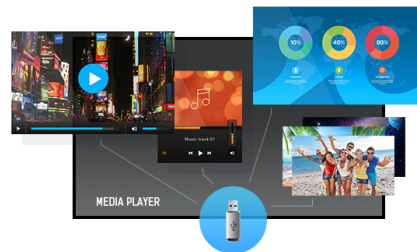

55" Professional Digital Signage display with 4K UHD resolution

Set in a slim bezel, the iiyama LE5541UHS is a professional digital signage display offering 18/7 operating time and landscape orientation.

The 4K UHD resolution (3840x2160) provides exceptional colour and image performance. With the built-in media player you can play your favourite music and show your most beautiful videos, photos and images directly on screen.

4K

UHD resolution (3840x2160), better known as 4K, offers a gigantic viewable area with 4 times more information and work space than a Full HD screen. Due to the high DPI (dots per inch), it displays an incredibly sharp and crisp image.

Media player

Play your favourite music and show your most beautiful videos, photos and images directly on screen from a flash drive or internal memory with the built-in media player.

01 DISPLAY CHARACTERISTICS