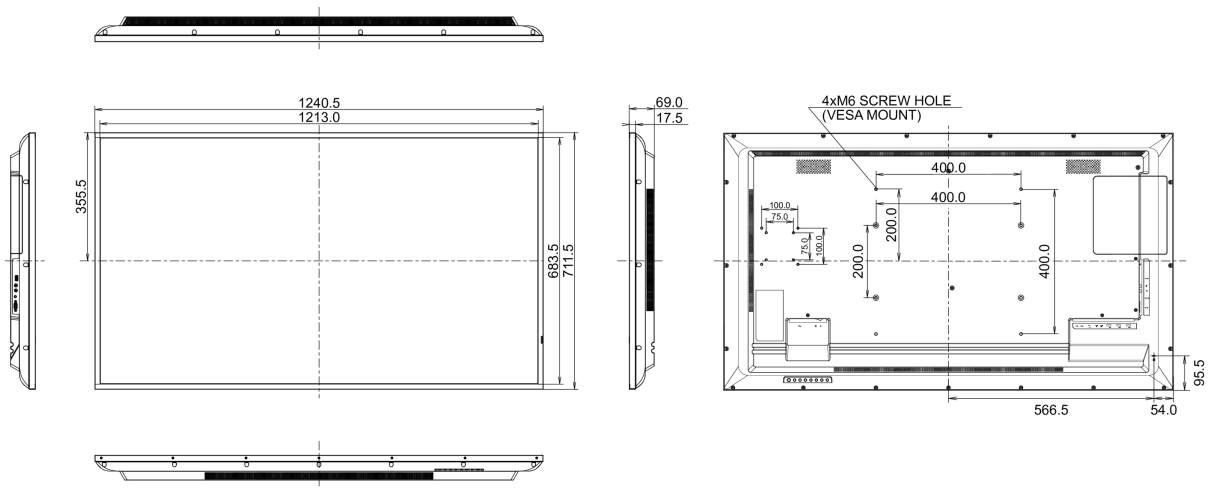

08 SUSTAINABILITY

Regulations	CB, CE, TÜV-Bauart, EAC, RoHS support, ErP, WEEE, REACH
Energy efficiency class (Regulation (EU) 2017/1369)	G
REACH SVHC	above 0.1%: Lead

09 DIMENSIONS / WEIGHT

Product dimensions W x H x D	1240.5 x 711.5 x 69mm
Box dimensions W x H x D	1370 x 850 x 156mm
Weight (without box)	14.7kg
Weight (with box)	20.4kg
EAN code	4948570120956