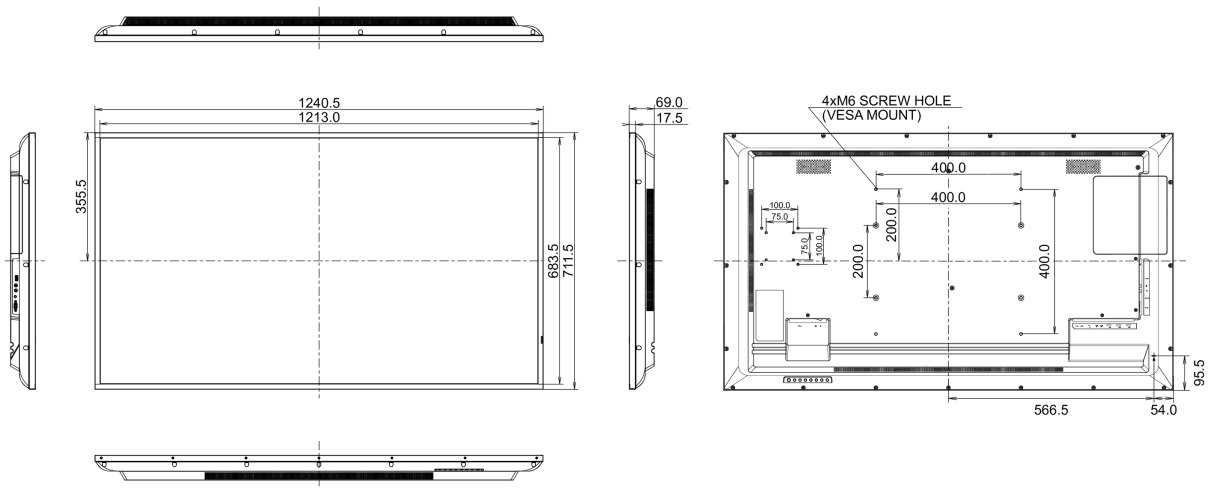

08 SUSTAINABILITY

Regulations	CB, CE, TÜV-Bauart, EAC, RoHS support, ErP, WEEE, REACH
Energy efficiency class (Regulation (EU) 2017/1369)	G
REACH SVHC	above 0.1%: Lead

09 DIMENSIONS / WEIGHT

Product dimensions W x H x D	1240.5 x 711.5 x 69mm
Box dimensions W x H x D	1370 x 850 x 156mm
Weight (without box)	14.7kg
Weight (with box)	20.4kg
EAN code	4948570120956