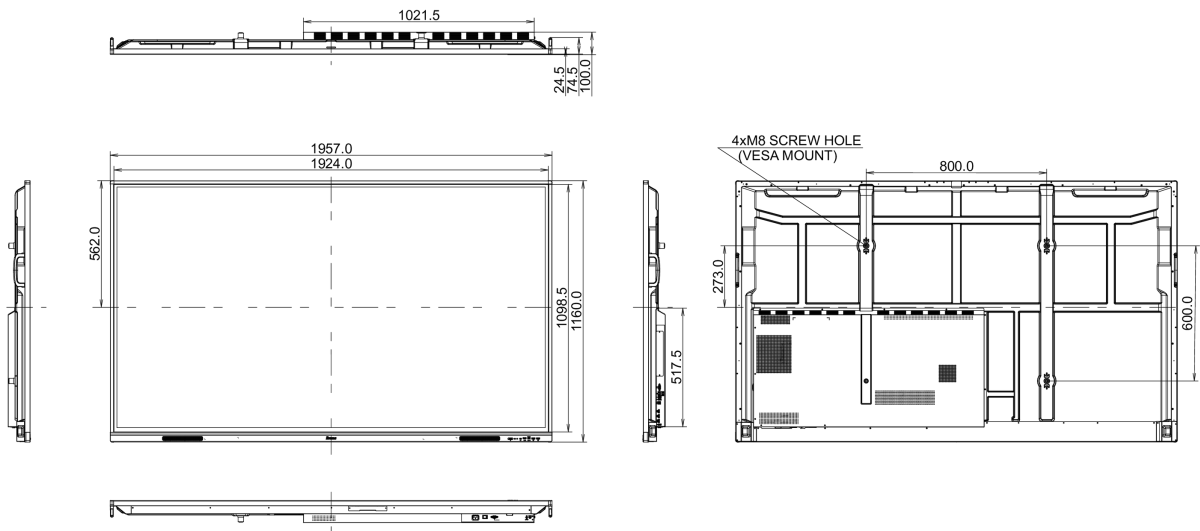

## 10 DIMENSIONS / WEIGHT

<b>Product dimensions W x H x D</b>	1957 x 1160 x 100mm
<b>Box dimensions W x H x D</b>	2110 x 1283 x 225mm
<b>Weight (without box)</b>	58.6kg
<b>Weight (with box)</b>	75.9kg
<b>EAN code</b>	4948570122967