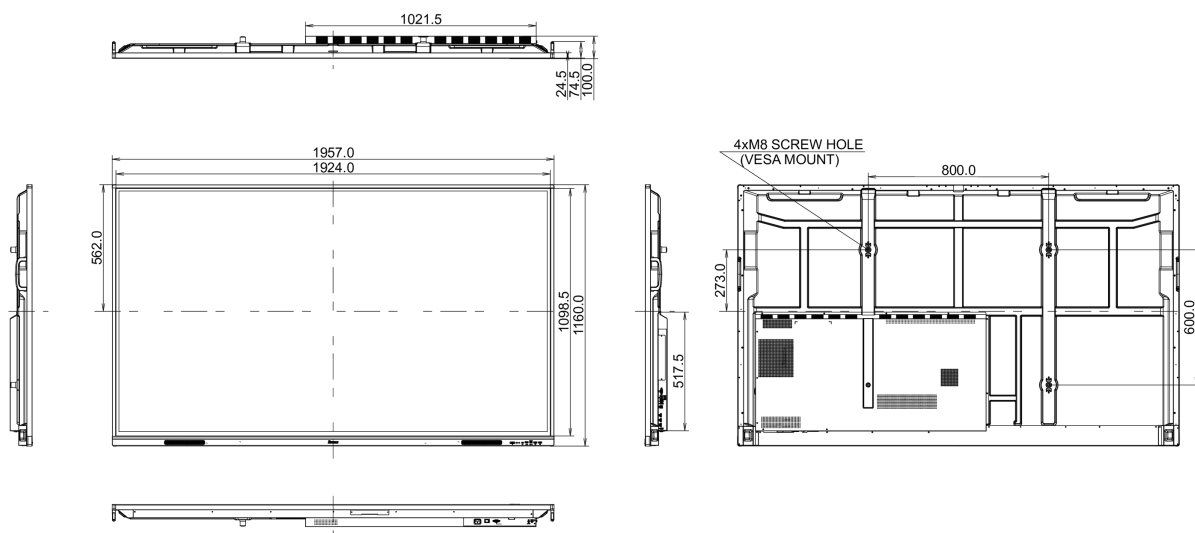

## 10 DIMENZIJE / TEŽINA

Dimenzije proizvoda Š x V x D 1957 x 1160 x 100mm

Dimenzije kutije Š x V x D 2110 x 1283 x 225mm

Težina (bez kutije) 58.6kg

Težina (sa kutijom) 75.9kg

EAN kod 4948570122967

All trademarks and registered trademarks acknowledged. E & O E. Specification subject to change without notice. All LCD's comply with ISO-9241-307:2008 in connection with pixel defects.