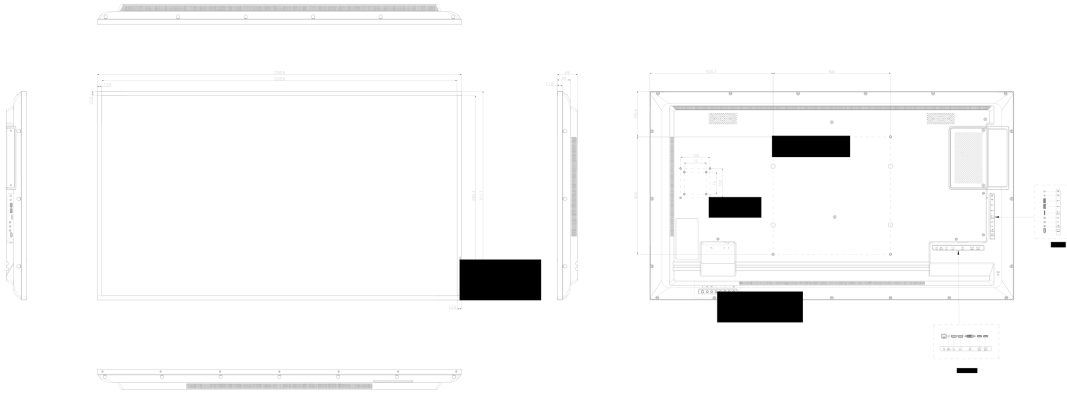

LH5554UHS-B1AG

All trademarks and registered trademarks acknowledged. E & O E. Specification subject to change without notice. All LCD's comply with ISO-9241-307:2008 in connection with pixel defects.

© IIYAMA CORPORATION. ALL RIGHTS RESERVED