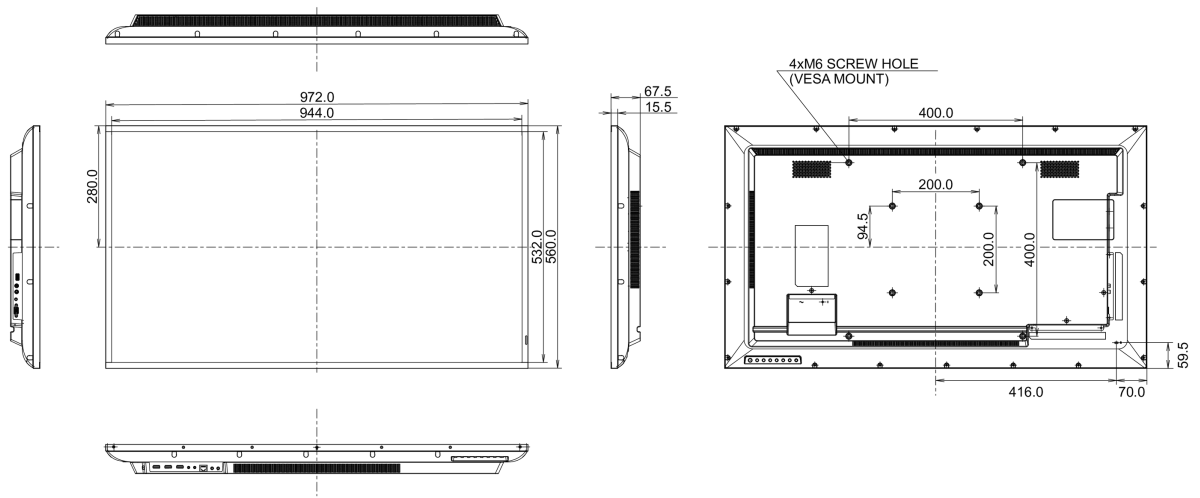

## 09 DIMENSIONS / WEIGHT

<b>Product dimensions W x H x D</b>	972 x 560 x 67.5mm
<b>Box dimensions W x H x D</b>	1070 x 690 x 139mm
<b>Weight (without box)</b>	8.8kg
<b>Weight (with box)</b>	12.3kg
<b>EAN code</b>	4948570120932