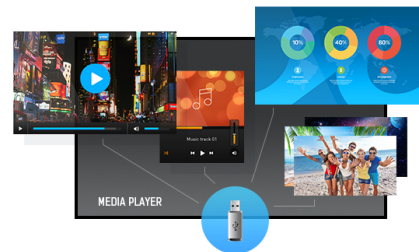

43" Professional Digital Signage display with 4K UHD resolution

Set in a slim bezel, the iiyama LE4341UHS is a professional digital signage display offering 18/7 operating time and landscape orientation.

The 4K UHD resolution (3840x2160) provides exceptional colour and image performance. With the built-in media player you can play your favourite music and show your most beautiful videos, photos and images directly on screen.