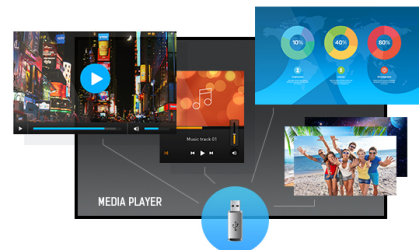

### 43" Professional Digital Signage display with 4K UHD resolution

Set in a slim bezel, the iiyama LE4341UHS is a professional digital signage display offering 18/7 operating time and landscape orientation.

The 4K UHD resolution (3840x2160) provides exceptional colour and image performance. With the built-in media player you can play your favourite music and show your most beautiful videos, photos and images directly on screen.

#### 4K

Разрешение UHD (3840x2160), также известное как 4K, помещает в 4 раза больше информации, чем обычный экран Full HD. Благодаря высокому показателю DPI (количество точек на дюйм), такой экран воспроизводит необычайно четкое и контрастное изображение.

#### Media player

Play your favourite music and show your most beautiful videos, photos and images directly on screen from a flash drive or the internal memory with the built-in media player.