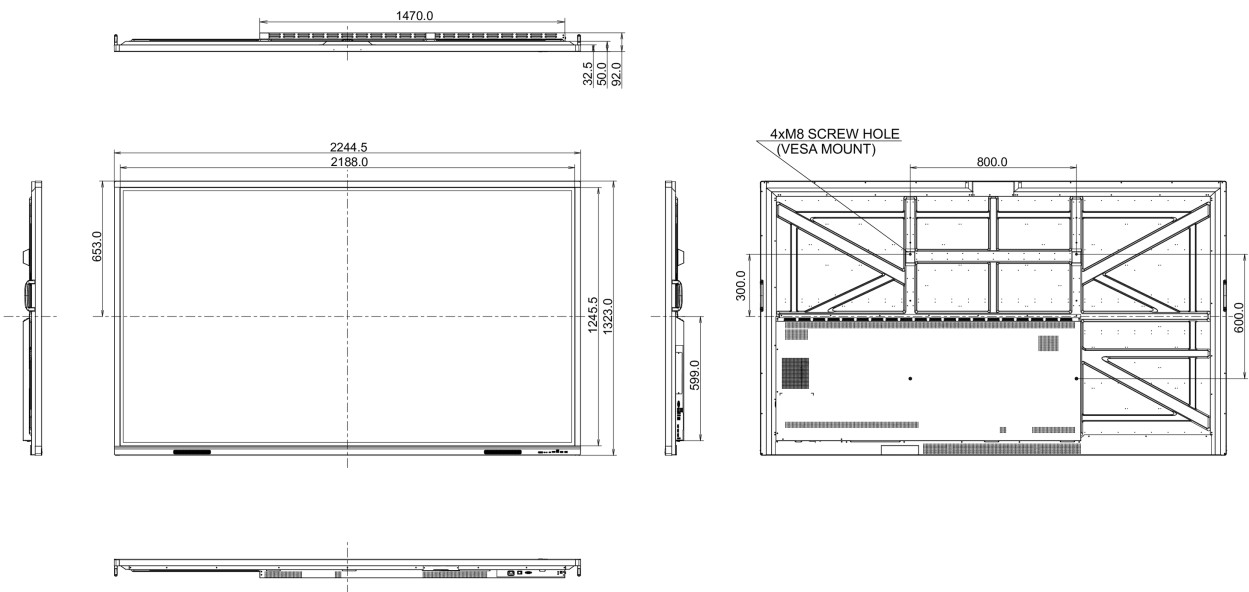

## 10 DIMENZIJE / TEŽINA

Dimenzije proizvoda Š x V x D 2245 x 1323 x 92mm

Dimenzije kutije Š x V x D 2406 x 1474 x 280mm

Težina (bez kutije) 98.5kg

Težina (sa kutijom) 128.1kg

EAN kod 4948570122875

All trademarks and registered trademarks acknowledged. E & O E. Specification subject to change without notice. All LCD's comply with ISO-9241-307:2008 in connection with pixel defects.