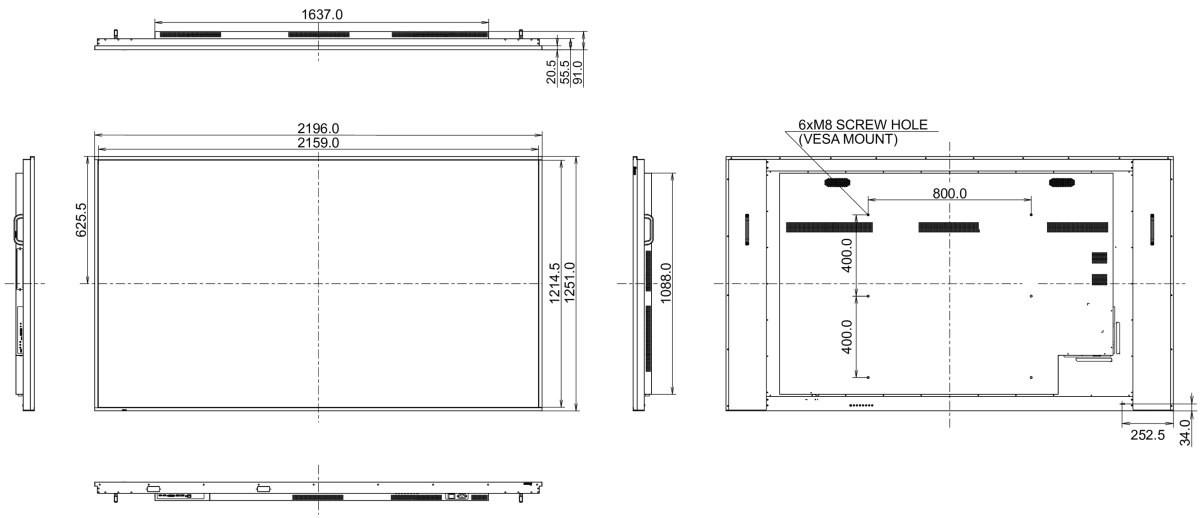

## 09 DIMENSIONS / WEIGHT

<b>Product dimensions W x H x D</b>	2196 x 1251 x 91mm
<b>Box dimensions W x H x D</b>	2330 x 1425 x 280mm
<b>Weight (without box)</b>	83.6kg
<b>Weight (with box)</b>	109.6kg
<b>EAN code</b>	4948570121823