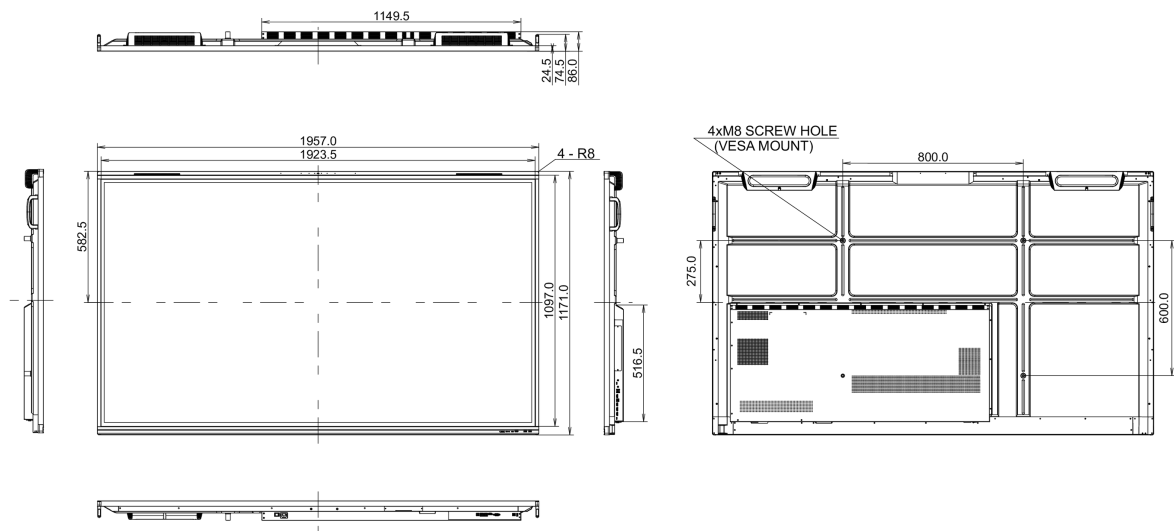

10 DIMENSIONS / WEIGHT

Product dimensions W x H x D	1957 x 1171 x 86mm
Box dimensions W x H x D	2110 x 1291 x 225mm
Weight (without box)	63.6kg
Weight (with box)	80.2kg
EAN code	4948570122042

All trademarks and registered trademarks acknowledged. E & O E. Specification subject to change without notice. All LCD's comply with ISO-9241-307:2008 in connection with pixel defects.