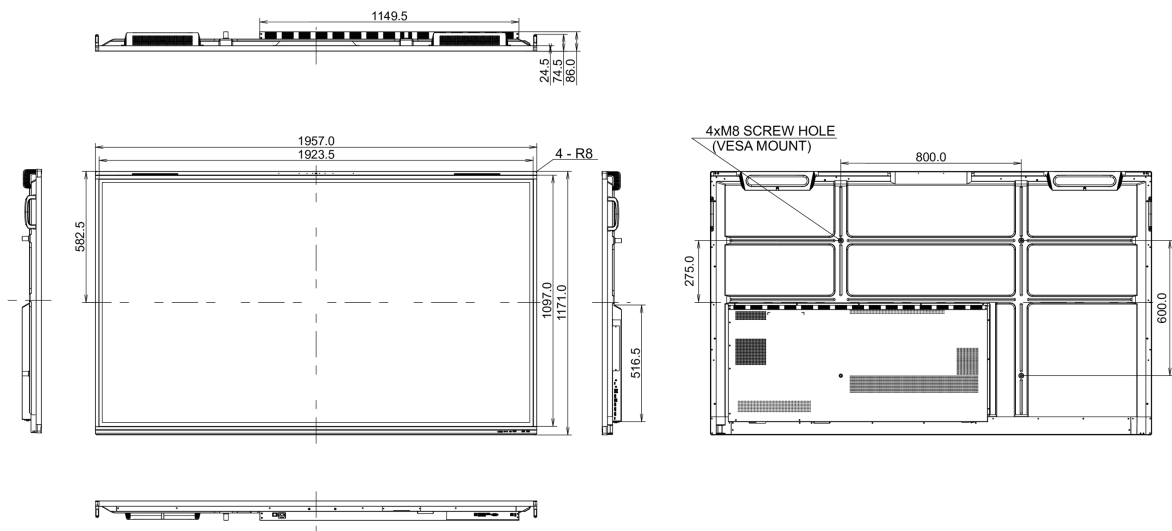

10 DIMENSIONS / WEIGHT

Product dimensions W x H x D	1957 x 1171 x 86mm
Box dimensions W x H x D	2110 x 1291 x 225mm
Weight (without box)	63.6kg
Weight (with box)	80.2kg
EAN code	4948570122042

All trademarks and registered trademarks acknowledged. E & O E. Specification subject to change without notice. All LCD's comply with ISO-9241-307:2008 in connection with pixel defects.