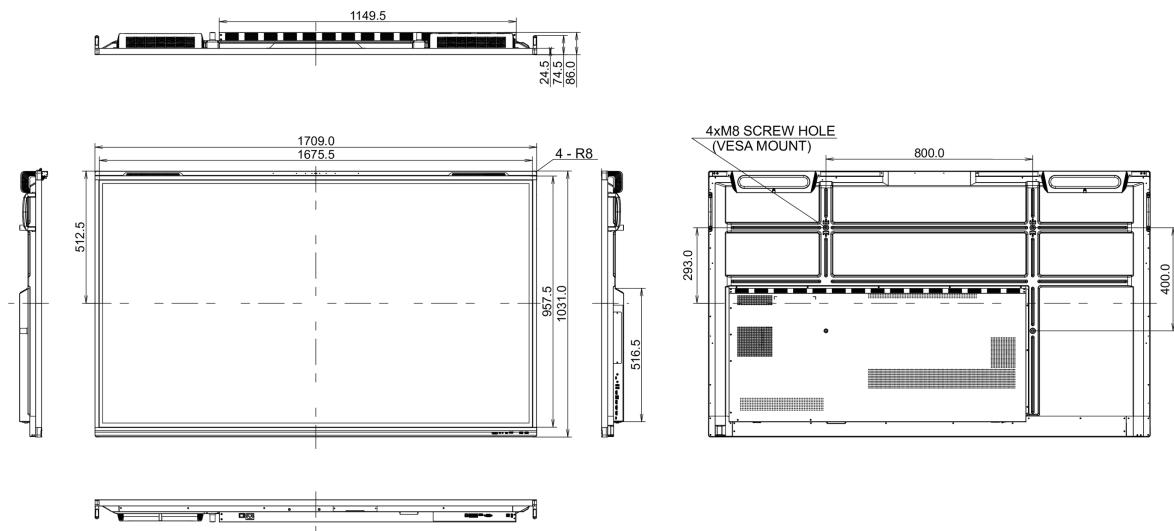

10 DIMENSIONS / WEIGHT

Product dimensions W x H x D	1709 x 1031 x 86mm
Box dimensions W x H x D	1863 x 1148 x 225mm
Weight (without box)	51.5kg
Weight (with box)	60.8kg
EAN code	4948570122035

All trademarks and registered trademarks acknowledged. E & O E. Specification subject to change without notice. All LCD's comply with ISO-9241-307:2008 in connection with pixel defects.