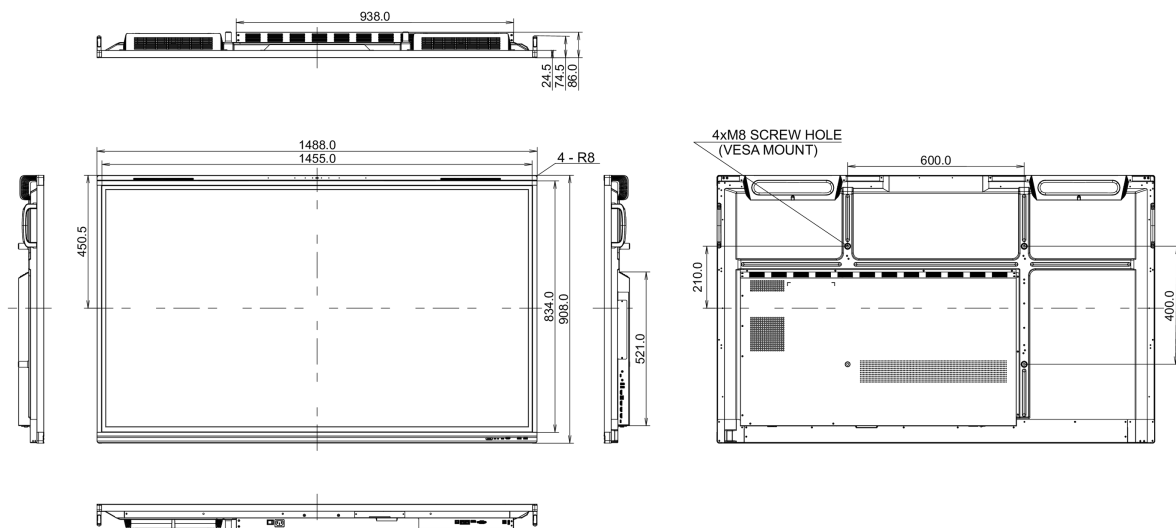

10 DIMENSIONS / WEIGHT

Product dimensions W x H x D	1488 x 908 x 86mm
Box dimensions W x H x D	1628 x 1005 x 208mm
Weight (without box)	39kg
Weight (with box)	48.3kg
EAN code	4948570122028

All trademarks and registered trademarks acknowledged. E & O E. Specification subject to change without notice. All LCD's comply with ISO-9241-307:2008 in connection with pixel defects.