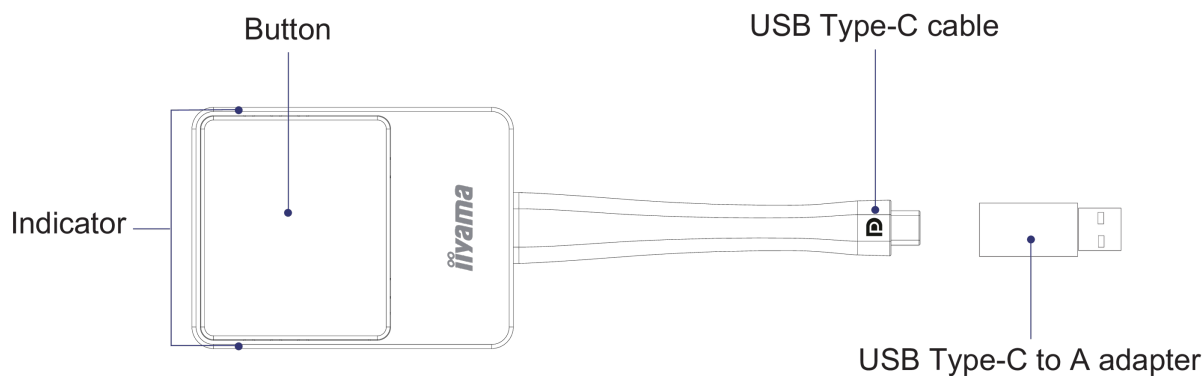

To use the dongle you need to pair it with the Android receiver. The included USB Type-C to A adapter can be used if the Android receiver doesn't have a Type-C connection.

01 DEVICE

Supported platforms	Windows, MAC, Chrome, Any OS which supports full feature Type-C
DisplayPort Out	x1 (1.2, complies with HDCP)
Audio	stereo, radio quality 16bits 48kHz
Frame rate	Up to 60 fps depending on environment (FHD) and 30 fps for 4K
Output resolution	720x480, 720x576, 1280x720, 1920x1080(1080P), 3840x2160@30Hz
Features	Included: USB type-C to A adapter (to pair devices)
Input resolution	Video: 480p, 576p, 720p, 1080p
Wireless	IEEE 802.11n, 5GHz
Data rate wireless	up to 300Mbps
Authentication protocol	WPA2 (WPA2-PSK (Pre-Shared key) / WPA2-Enterprise)
Security (encryption)	WPA2
Reach	20 m max.

02 SPECIFIKACE

Barva	stříbrná, černá
Software	Connects with EShare app version 7.3 and higher.

WP D002C

03 POWER-MANAGEMENT

Napájecí zdroj:	externí
Odběr energie:	4.5W typisch

04 UDRŽITELNOST

Předpisy	CE, RoHS support, WEEE, REACH
----------	-------------------------------

05 ROZMĚRY / HMOTNOST

Rozměry výrobku Š x V x D	57 x 175 x 17mm
Rozměry balení Š x V x D	100 x 123 x 33mm
Váha (bez balení)	0.81kg
Váha (s balením)	0.217kg
EAN code	4948570032891

WP D002C

06 ENVIRONMENTAL CONDITIONS