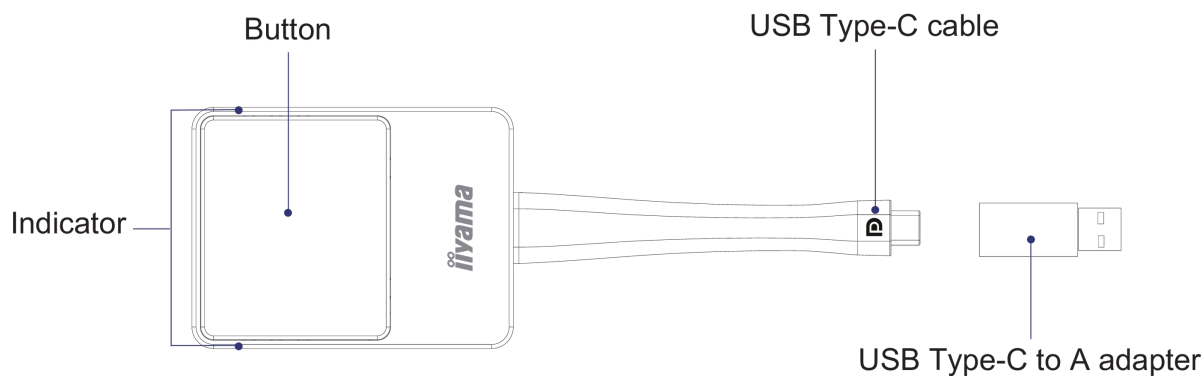

WP D002C

03 POWER-MANAGEMENT

Блок питания	внешний
Потребляемая мощность	4.5W стандарт

04 СТАНДАРТЫ

Сертификаты	CE, RoHS support, WEEE, REACH

05 РАЗМЕР / ВЕС

Размер продукта Ш x В x Г	57 x 175 x 17мм
Размер коробки Ш x В x Г	100 x 123 x 33мм
Вес (без упаковки)	0.81кг
Вес (с упаковкой)	0.217кг
EAN код	4948570032891

WP D002C