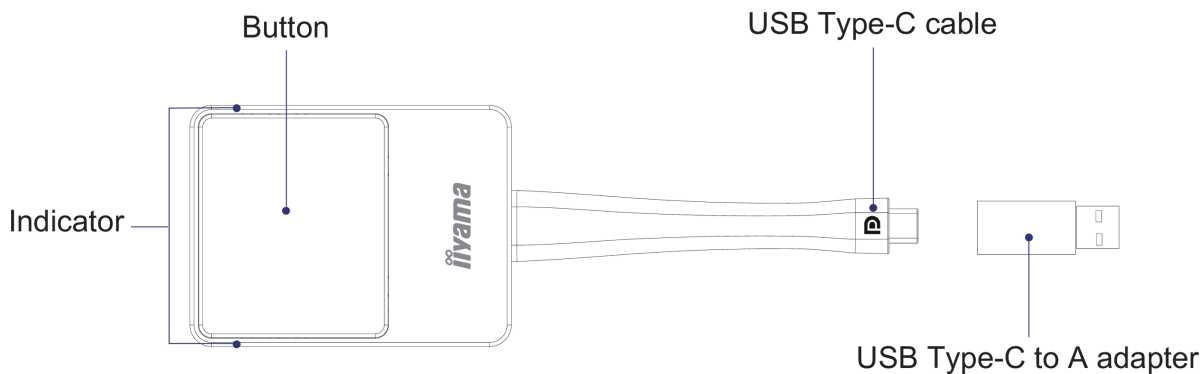

WP D002C

03 POWER-MANAGEMENT

Блок питания	внешний
Потребляемая мощность	4.5W стандарт

04 СТАНДАРТЫ

Сертификаты	CE, RoHS support, WEEE, REACH

05 РАЗМЕР / ВЕС

Размер продукта Ш x В x Г	57 x 175 x 17мм
Размер коробки Ш x В x Г	100 x 123 x 33мм
Вес (без упаковки)	0.81кг
Вес (с упаковкой)	0.217кг
EAN код	4948570032891

WP D002C