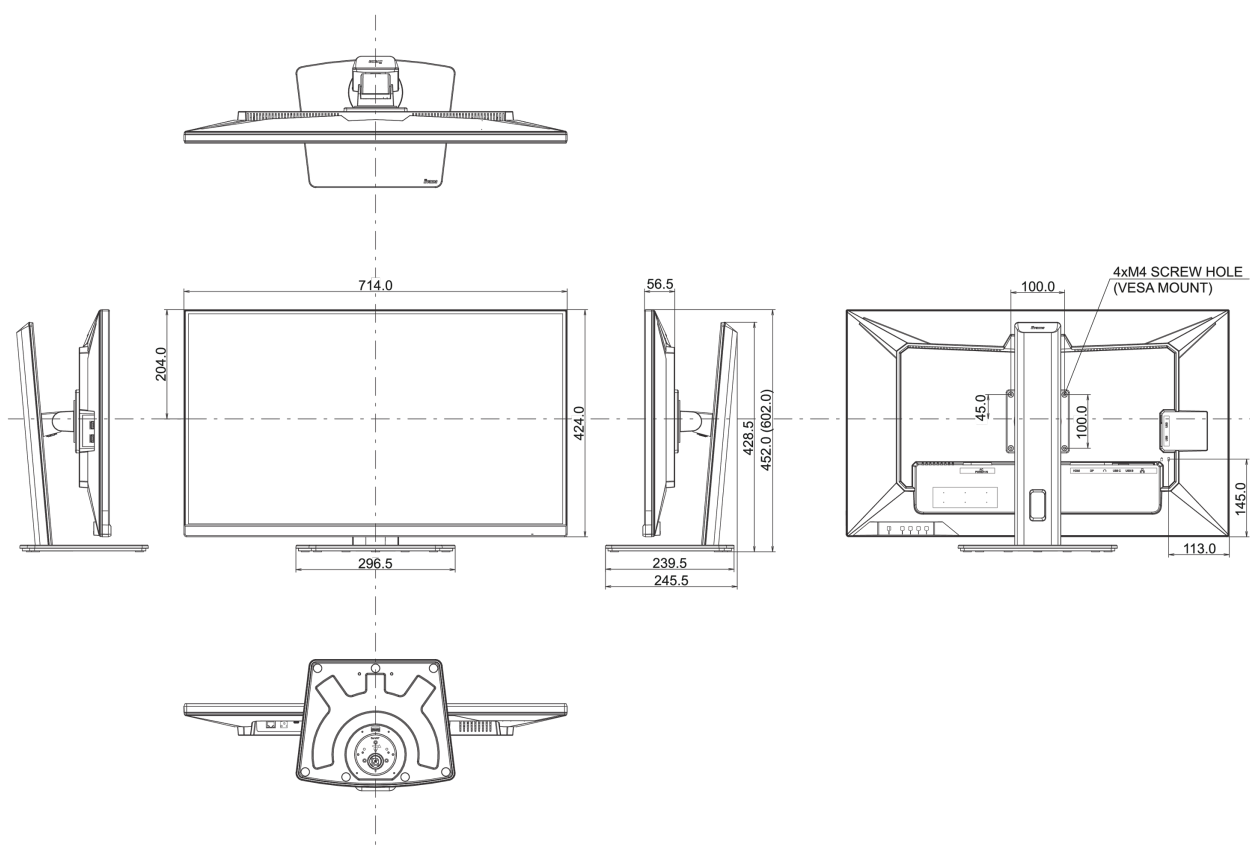

## 08 DIMENZIJE / TEŽINA

Dimenzije proizvoda Š x V x D	714 x 452 (602) x 239.5mm
Težina (bez kutije)	9.9kg
EAN kod	4948570121342

*All trademarks and registered trademarks acknowledged. E & O E. Specification subject to change without notice. All LCD's comply with ISO-9241-307:2008 in connection with pixel defects.*