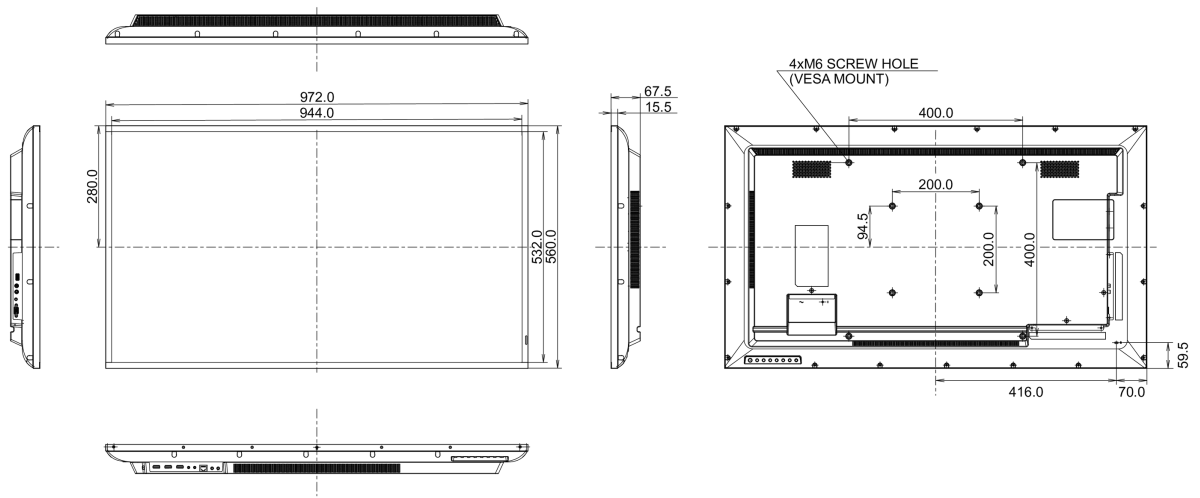

Producto dimensiones W x H x D	972 x 560 x 67.5mm
Dimensiones de la caja (ancho x alto x fondo)	1070 x 690 x 139mm
Peso (sin caja)	8.8kg
Peso (con caja)	12.3kg
Código EAN	4948570120925

All trademarks and registered trademarks acknowledged. E & O E. Specification subject to change without notice. All LCD's comply with ISO-9241-307:2008 in connection with pixel defects.