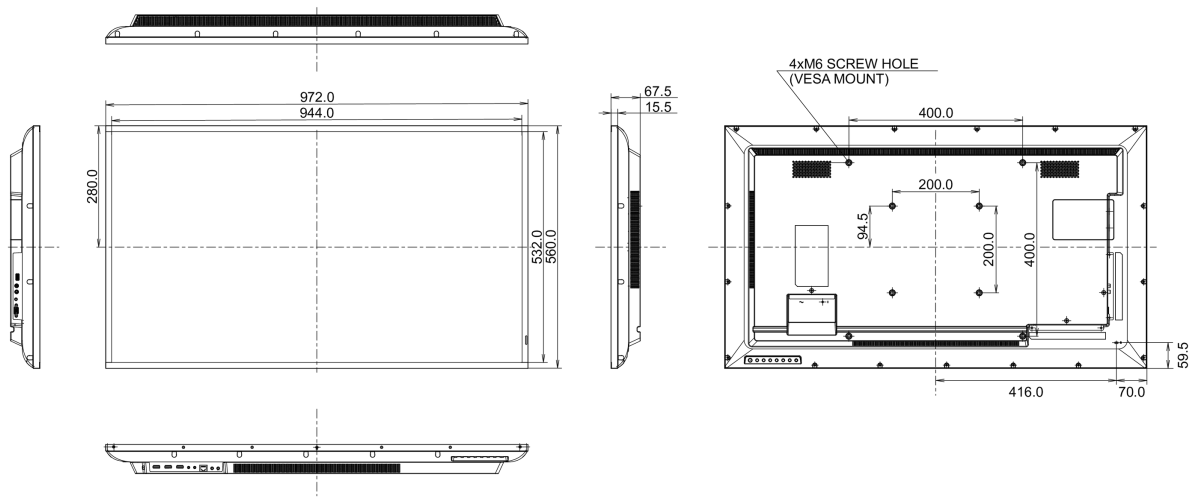

08 SUSTAINABILITY

Regulations	CB, CE, TÜV-Bauart, EAC, RoHS support, ErP, WEEE, REACH
Energy efficiency class (Regulation (EU) 2017/1369)	G
REACH SVHC	above 0.1%: Lead

09 DIMENSIONS / WEIGHT

Product dimensions W x H x D	972 x 560 x 67.5mm
Box dimensions W x H x D	1070 x 690 x 139mm
Weight (without box)	8.8kg
Weight (with box)	12.3kg
EAN code	4948570120925