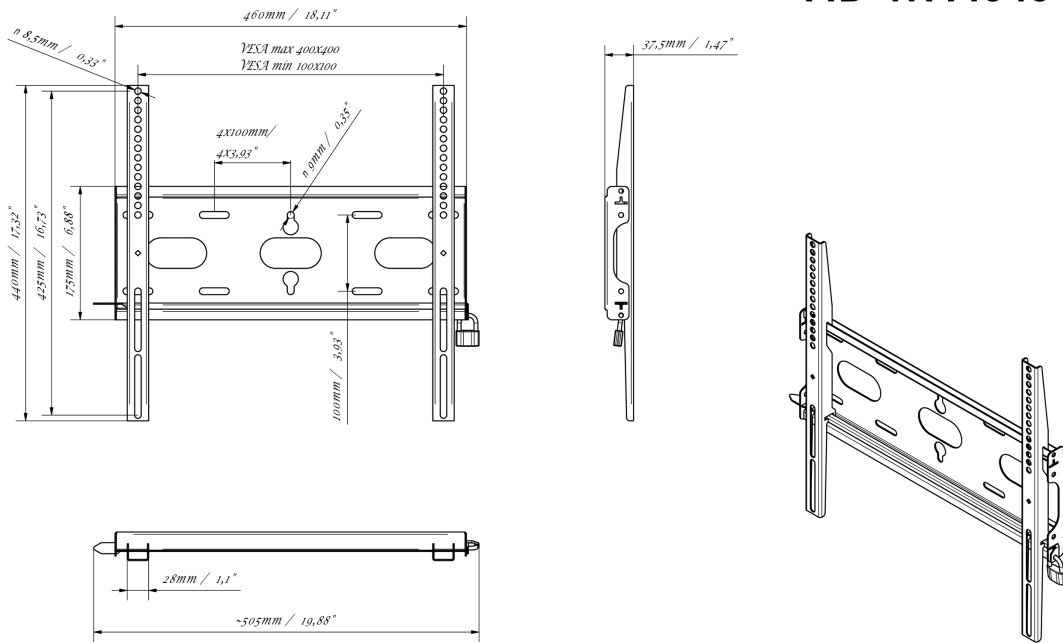

Universal wall mount, up to VESA 400x400mm, max. 125kg

With the easy and quick fixation system, this wall mount guarantees safe usage in environments like schools and other public utility buildings.

01 DEVICE

Type Wall Mount

02 TECHNICAL SPECIFICATION

Max weight capacity	125kg / monitor
VESA minimum	100 x 100mm
VESA maximum	400 x 400mm

MD-WM4040

03 DIMENSIONS / WEIGHT

Product dimensions W x H x D	460 x 440 x 37.5mm
Box dimensions W x H x D	205 x 505 x 38mm
Weight (without box)	1.8kg
Weight (with box)	2.5kg
EAN code	5902841107281