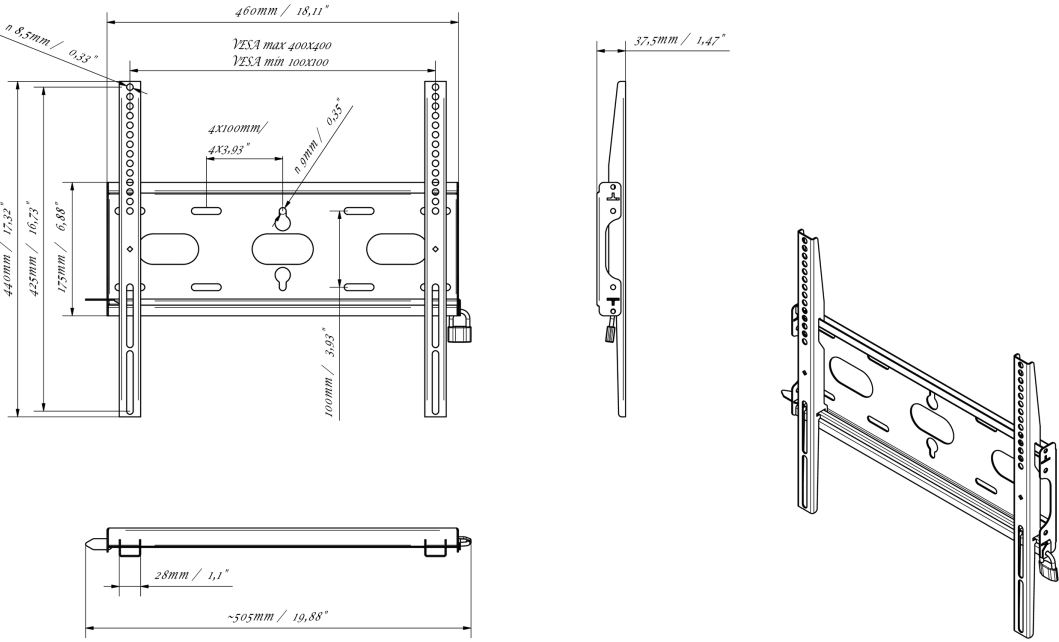

MD-WM4040

All trademarks and registered trademarks acknowledged. E & O E. Specification subject to change without notice. All LCD's comply with ISO-9241-307:2008 in connection with pixel defects.

© IYAMA CORPORATION. ALL RIGHTS RESERVED