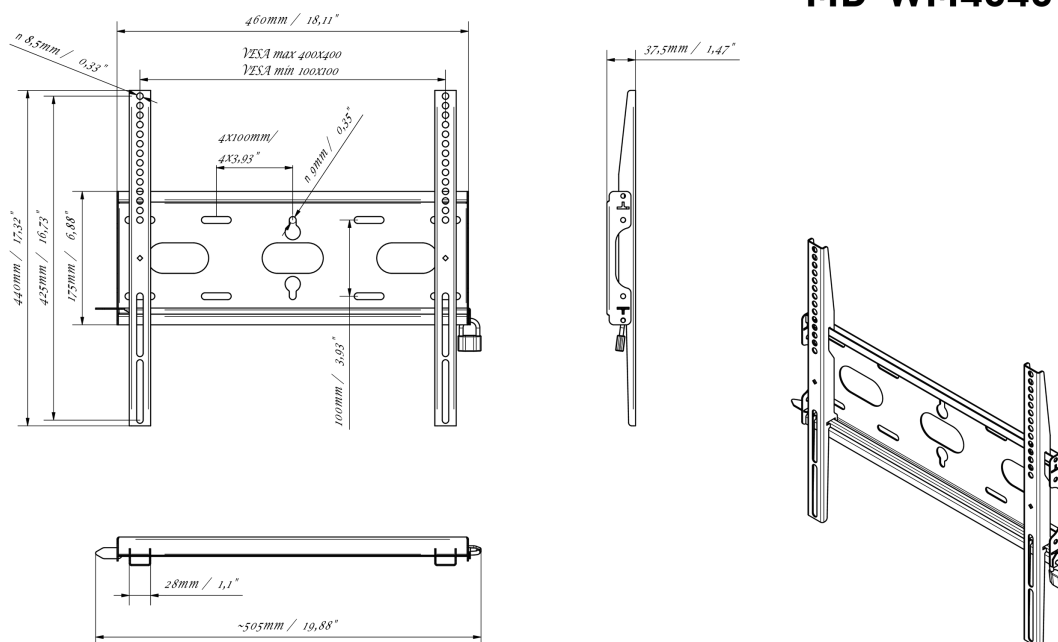

Universal wall mount, up to VESA 400x400mm, max. 125kg

With the easy and quick fixation system, this wall mount guarantees safe usage in environments like schools and other public utility buildings.

01 DEVICE

Type Wall Mount

02 TECHNICAL SPECIFICATION

Max weight capacity	125kg / monitor
VESA minimum	100 x 100mm
VESA maximum	400 x 400mm

MD-WM4040

03 DIMENSIONS / WEIGHT

Product dimensions W x H x D	460 x 440 x 37.5mm
Box dimensions W x H x D	205 x 505 x 38mm
Weight (without box)	1.8kg
Weight (with box)	2.5kg
EAN code	5902841107281