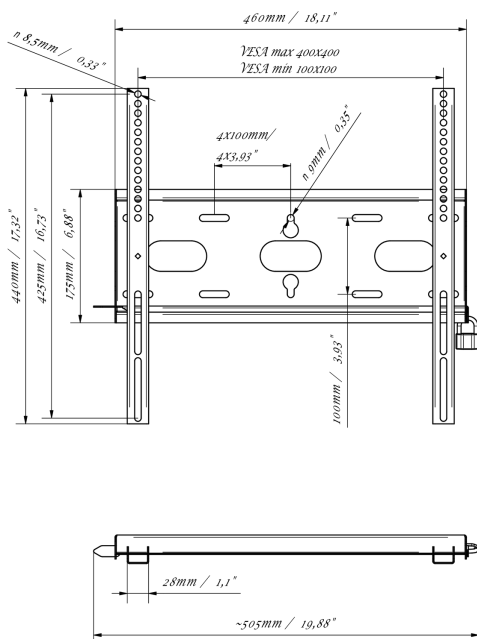

Maksimalna težina	125kg / monitor
VESA minimum	100 x 100mm
VESA maksimum	400 x 400mm

MD-WM4040

02 DIMENZIJE / TEŽINA

Dimenzije proizvoda Š x V x D 460 x 440 x 37.5mm

Dimenzije kutije Š x V x D 205 x 505 x 38mm

Težina (bez kutije) 1.8kg

Težina (sa kutijom) 2.5kg

EAN kod 5902841107281

MD-WM4040

All trademarks and registered trademarks acknowledged. E & O E. Specification subject to change without notice. All LCD's comply with ISO-9241-307:2008 in connection with pixel defects.