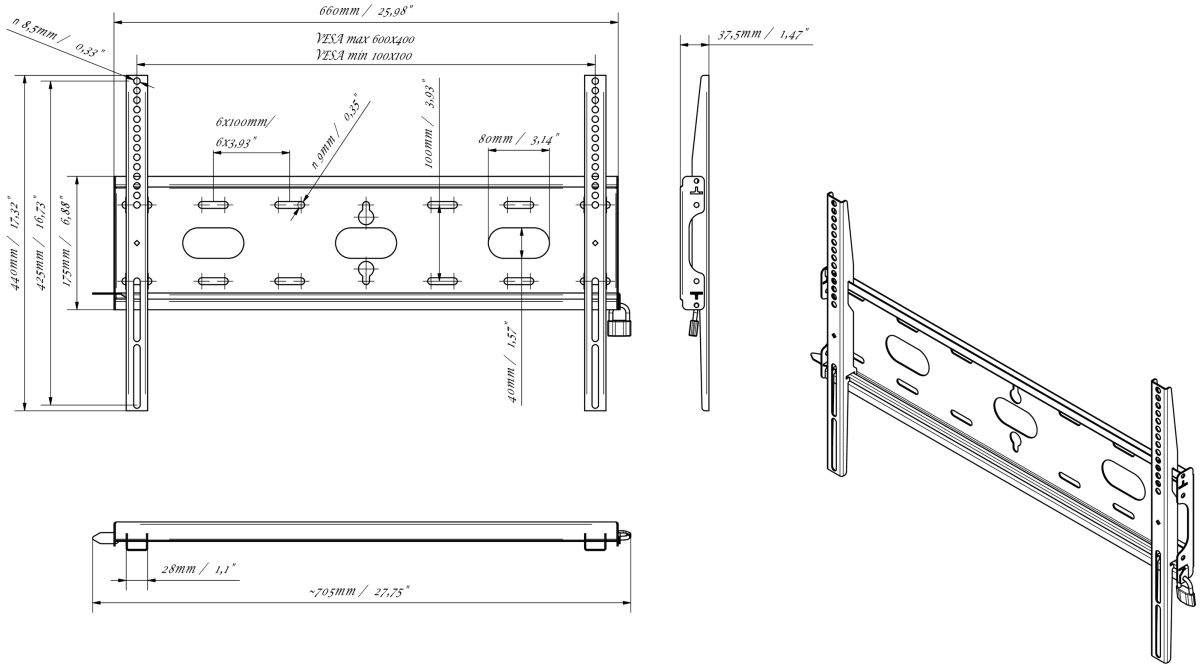

Universal wall mount, up to VESA 600x400mm, max. 125kg

With the easy and quick fixation system, this wall mount guarantees safe usage in environments like schools and other public utility buildings.

01 DEVICE

Type Wall Mount

02 TECHNICAL SPECIFICATION

Max weight capacity	125kg / monitor
VESA minimum	100 x 100mm
VESA maximum	600 x 400mm

MD-WM6040

All trademarks and registered trademarks acknowledged. E & O E. Specification subject to change without notice. All LCD's comply with ISO-9241-307:2008 in connection with pixel defects.