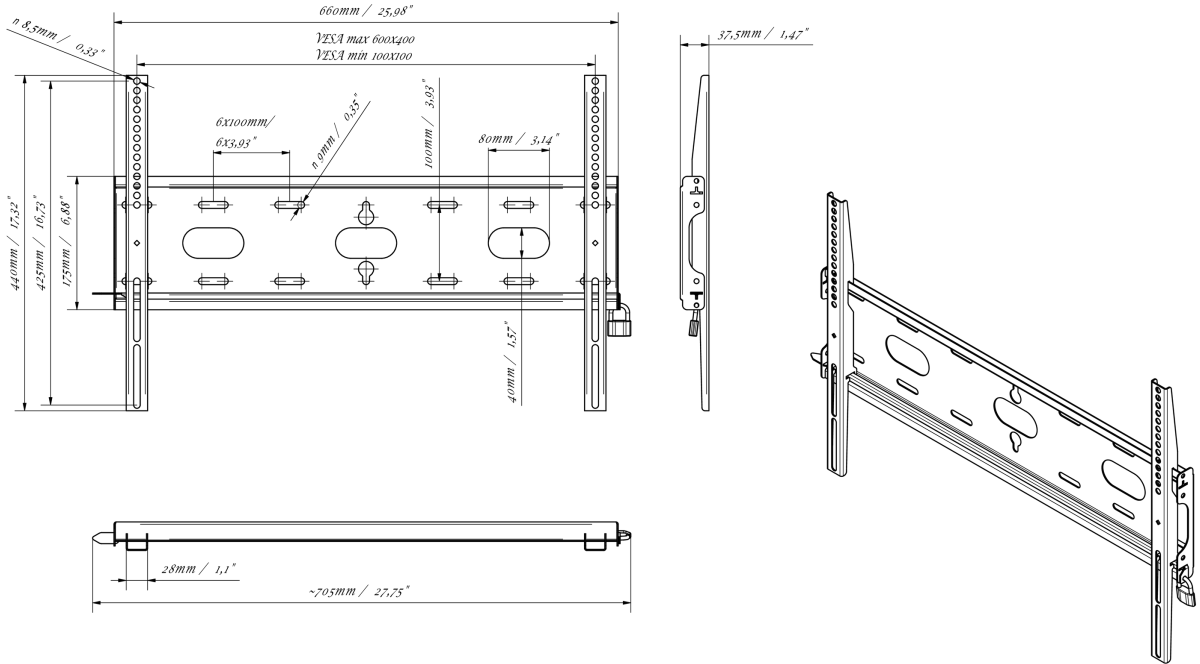

MD-WM6040

All trademarks and registered trademarks acknowledged. E & O E. Specification subject to change without notice. All LCD's comply with ISO-9241-307:2008 in connection with pixel defects.

© IIYAMA CORPORATION. ALL RIGHTS RESERVED