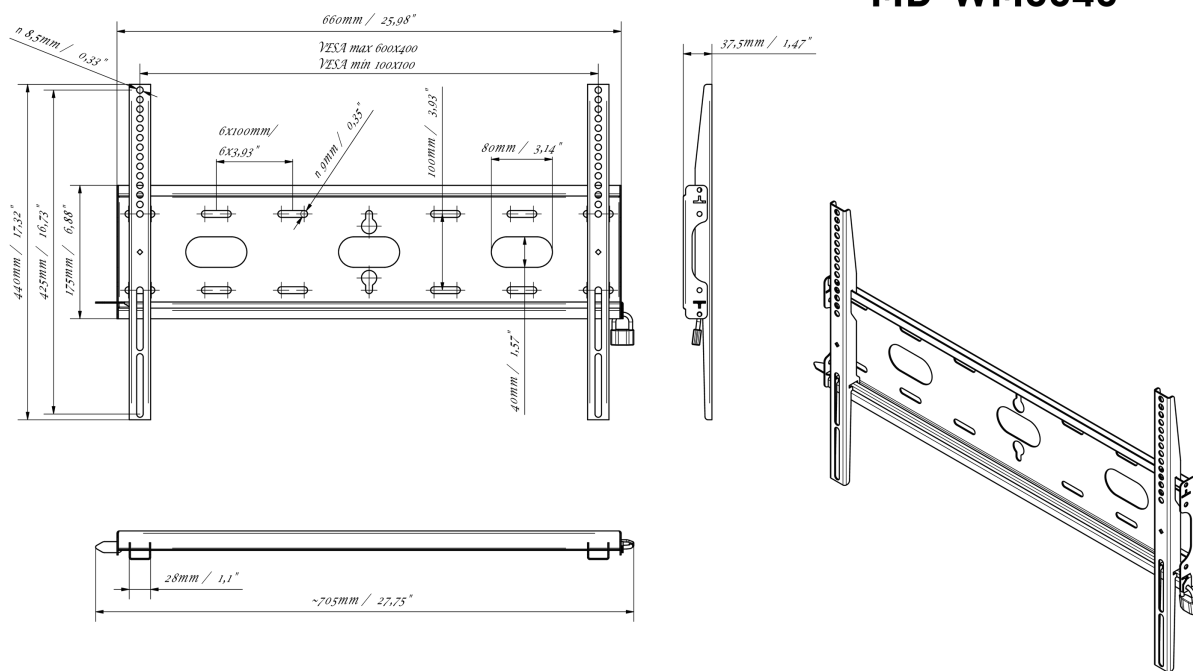

Universal wall mount, up to VESA 600x400mm, max. 125kg

With the easy and quick fixation system, this wall mount guarantees safe usage in environments like schools and other public utility buildings.

01 DEVICE

Type Wall Mount

02 TECHNICAL SPECIFICATION

Max weight capacity	125kg / monitor
VESA minimum	100 x 100mm
VESA maximum	600 x 400mm

MD-WM6040

03 DIMENSIONS / WEIGHT

Product dimensions W x H x D	660 x 440 x 37.5mm
Box dimensions W x H x D	690 x 220 x 40mm
Weight (without box)	2.3kg
Weight (with box)	3kg
EAN code	5902841107106