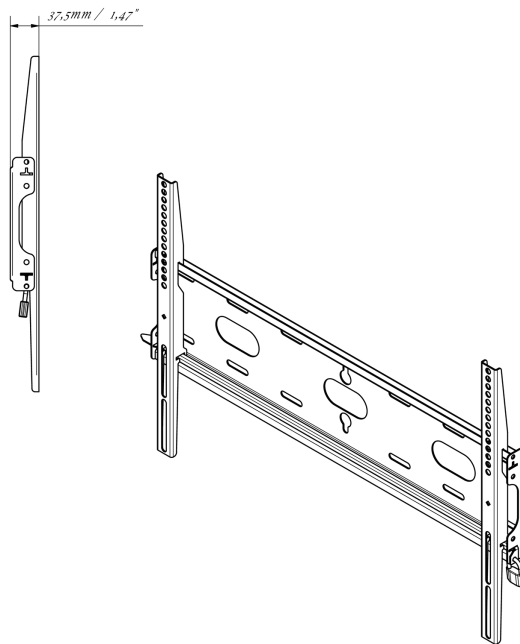

MD-WM6040

All trademarks and registered trademarks acknowledged. E & O E. Specification subject to change without notice. All LCD's comply with ISO-9241-307:2008 in connection with pixel defects.

© IIYAMA CORPORATION. ALL RIGHTS RESERVED